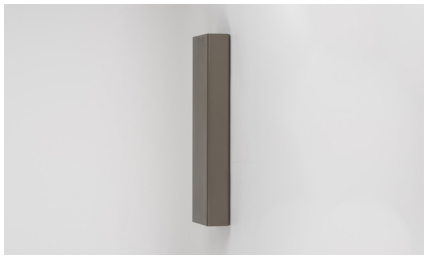

CODE NNA-028-T40 ALULED

Simply pillar up/down 40cm braungrau

120° - 2700K - CRI>90
2xLED 6W - 400lm - 350mA

CODE NNA-021-T40 DBLED

Simply pillar up/down 40cm dark bronze

120° - 2700K - CRI>90
2xLED 6W - 400lm - 350mA

Simply colors