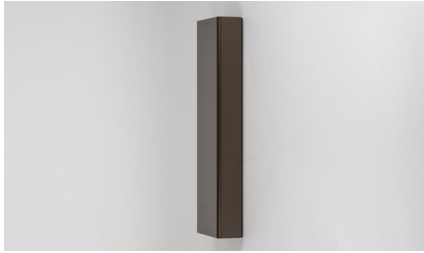

CODE NNA-028-T40 ALULED

Simply pillar up/down 40cm braungrau

120° - 2700K - CRI>90
2xLED 6W - 400lm - 350mA