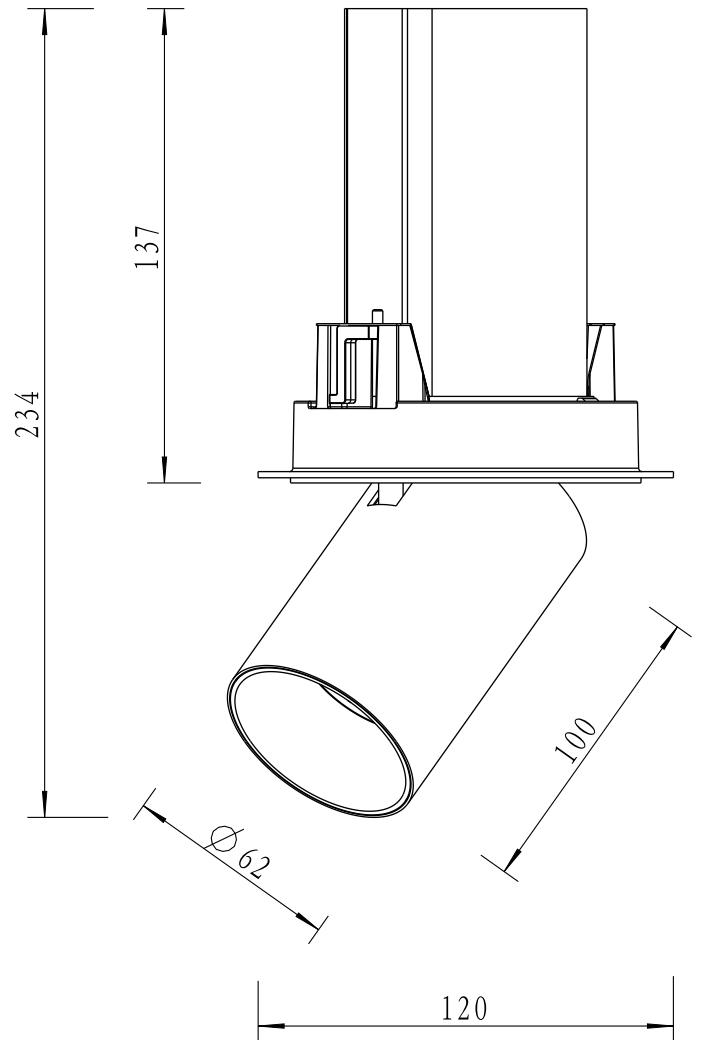

ALPS TELE ADJUSTABLE PULL OUT PLASTER IN SPOT LIGHT

TRUE COLOUR CRI 98 | REMOTE DRIVER
DLD/ALPSTELEP62

DETAILS

Tilt	0-90°
Rotation	355°
IP Rating	IP20
Class	I
Standards	CE / ROHS
Fire Rated	60+ minutes
Material	Aluminium
Fixation	Plaster-in recessed
Warranty	5 Years

KEY POINTS

- True Colour CRI 98, amazingly high level of colour rendering
- R9 95, reds are redder than ever
- Dim to dark with our range of fully tested drivers

DIMENSIONS

Light Engine: Ø62mm, H.100mm
Aperture: Ø62mm
Plaster Kit: Ø120mm H.137mm
Total Height: 234mm
Cutout: Ø100mm

TRUE COLOUR 98 CRI

ALPS TELE ADJUSTABLE PULL OUT PLASTER IN SPOT LIGHT

TRUE COLOUR CRI 98 | REMOTE DRIVER
DLD/ALPSTELEP62

PRODUCT CODE CONSTRUCTION

PRODUCT CODE PREFIX	FINISH	BEAM ANGLE	LIGHT TEMP. CCT	INTEGRATED DRIVER
DLD/ALPSTELEP62	W	36D	27K	TRI
<small>SIZE</small> P Plaster-in <small>SIZE</small> 62 Ø62mm R Recessed 75 Ø75mm 88 Ø88mm	W White B Black G Grey	15D 15° 24D 24° 36D 36°	27K 2700K 30K 3000K 40K 4000K	ND Non dim. MD Mains dim. 010 0-10V dim. D DALI dim.

SPECIFICATION

	2700K			3000K			4000K		
BEAM ANGLE	15°	24°	36°	15°	24°	36°	15°	24°	36°
System Lumen Output				1100 lm					
System Efficacy Lm/W				73 lm/W					
Binning SDCM				<3					
CRI				98					
R9				95					
TM30 Rf Rg				Rf 95 Rg 95					
UGR				11					
Cut-Off Angle				38°					
LED Type	Philips Lumileds COB LED								
LED Lifetime (Ave.)	50,000 hrs								
POWER									
Wattage	15W								
Voltage	220-240V								
Current	350mA								
DRIVER									
Supported Protocols	Mains Dim / 0-10V / DALI								
Dim to Dark	0.1% Lux								
Distance from Luminaire	20m maximum								
Wiring	-								
Emergency	Emergency packs available								