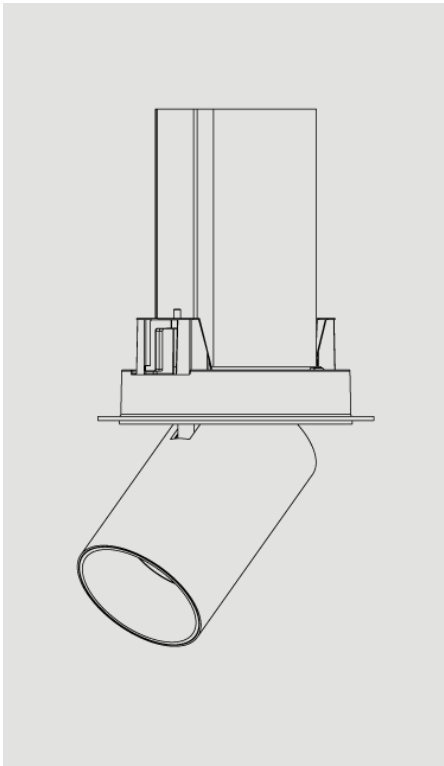

ALPS TELE ADJUSTABLE PULL OUT PLASTER IN SPOT LIGHT

TRUE COLOUR CRI 98 | REMOTE DRIVER
DLD/ALPSTELEP62

DETAILS

Tilt	0-90°
Rotation	355°
IP Rating	IP20
Class	I
Standards	CE / ROHS
Fire Rated	60+ minutes
Material	Aluminium
Fixation	Plaster-in recessed
Warranty	5 Years

KEY POINTS

- True Colour CRI 98, amazingly high level of colour rendering
- R9 95, reds are redder than ever
- Dim to dark with our range of fully tested drivers

DIMENSIONS

Light Engine: Ø62mm, H.100mm
Aperture: Ø62mm
Plaster Kit: Ø120mm H.137mm
Total Height: 234mm
Cutout: Ø100mm

TRUE COLOUR 98 CRI

ALPS TELE ADJUSTABLE PULL OUT PLASTER IN SPOT LIGHT

TRUE COLOUR CRI 98 | REMOTE DRIVER
DLD/ALPSTELEP62

PRODUCT CODE CONSTRUCTION

PRODUCT CODE PREFIX	FINISH	BEAM ANGLE	LIGHT TEMP. CCT	INTEGRATED DRIVER
DLD/ALPSTELEP62	W	36D	27K	TRI
<small>SIZE</small> P Plaster-in <small>SIZE</small> 62 Ø62mm R Recessed 75 Ø75mm 88 Ø88mm	W White B Black G Grey	15D 15° 24D 24° 36D 36°	27K 2700K 30K 3000K 40K 4000K	ND Non dim. MD Mains dim. 010 0-10V dim. D DALI dim.