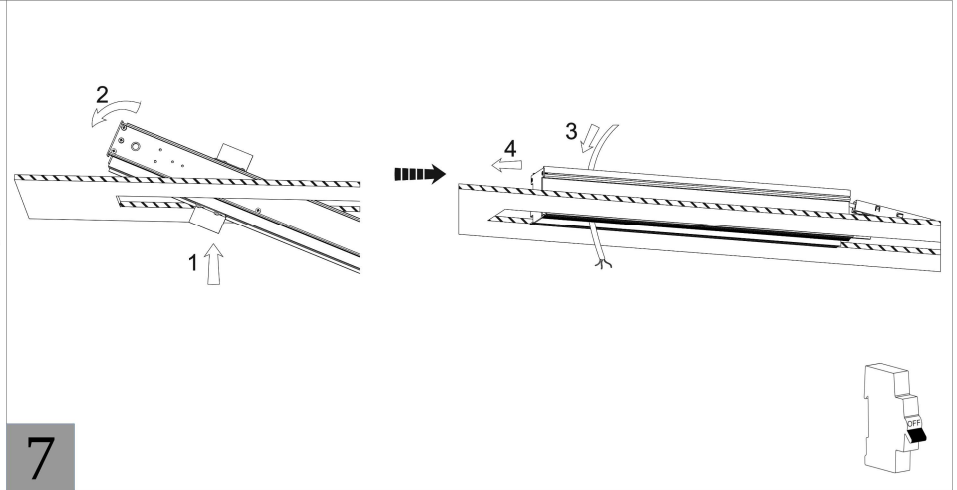

Οδηγίες Εγκατάστασης - Installation Instruction

STORM TRIMLESS

Luminaire Name: Storm

Instruction: Surface Mounted Pendant Recessed Track Ceiling

Accessories Ordered Separately

	Code: 997061
	Code: 997053
	Code: 968255
	Code: 806311/803613 803621/803623