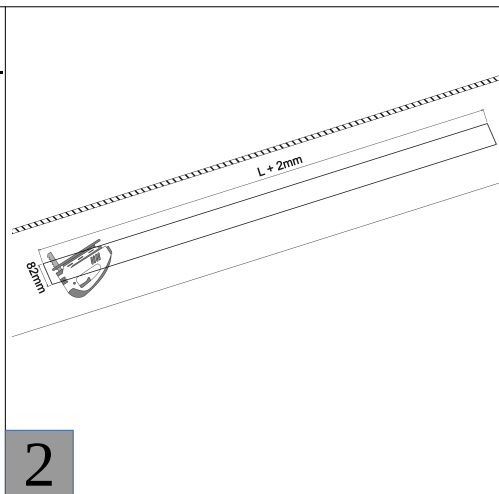

Οδηγίες Εγκατάστασης - Installation Instruction

STORM TRIMLESS

Luminaire Name: Storm

Instruction: Surface Mounted Pendant Recessed Track Ceiling

Accessories Ordered Separately

	Code: 997061
	Code: 997053
	Code: 968255
	Code: 806311/803613 803621/803623