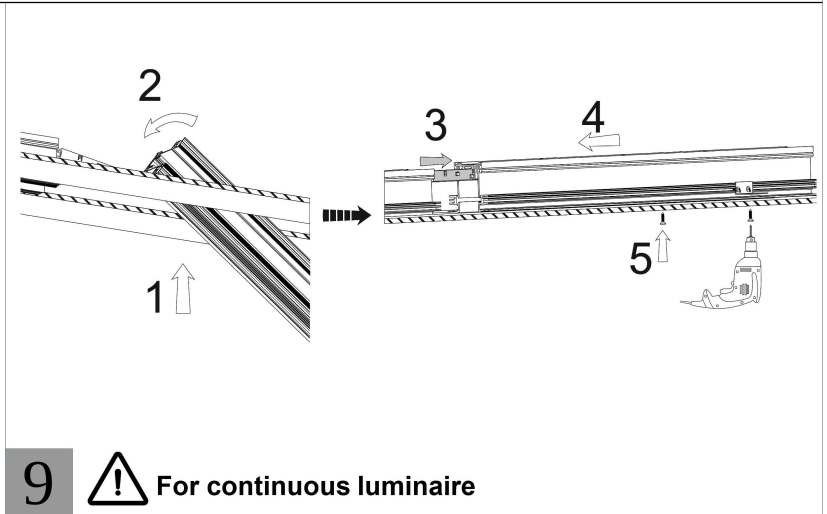

Οδηγίες Εγκατάστασης - Installation Instruction

STORM TRIMLESS

Luminaire Name: Storm

Instruction: Surface Mounted Pendant Recessed Track Ceiling

Accessories Ordered Separately

	Code: 997061
	Code: 997053
	Code: 968255
	Code: 806311/803613 803621/803623