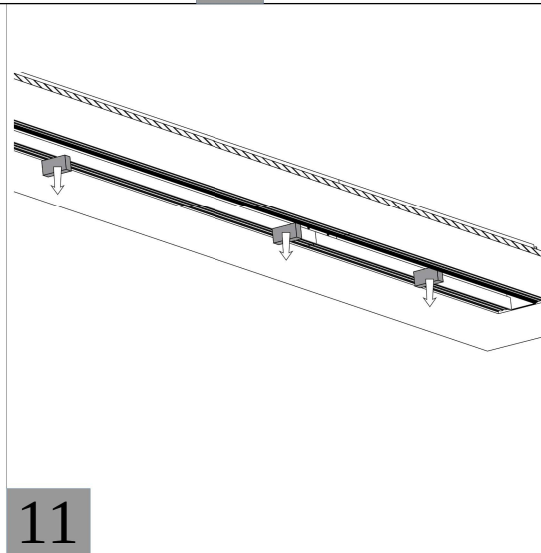

Οδηγίες Εγκατάστασης - Installation Instruction

STORM TRIMLESS

Luminaire Name: Storm

Instruction: Surface Mounted Pendant Recessed Track Ceiling

Accessories Ordered Separately

	Code: 997061
	Code: 997053
	Code: 968255
	Code: 806311/803613 803621/803623