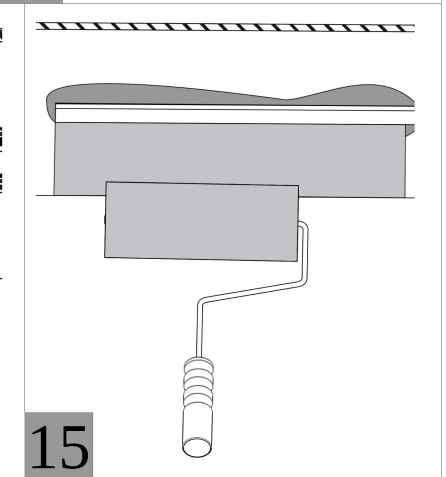

Οδηγίες Εγκατάστασης - Installation Instruction

STORM TRIMLESS

Luminaire Name: Storm

Instruction: Surface Mounted Pendant Recessed Track Ceiling

Accessories Ordered Separately

	Code: 997061
	Code: 997053
	Code: 968255
	Code: 806311/803613 803621/803623