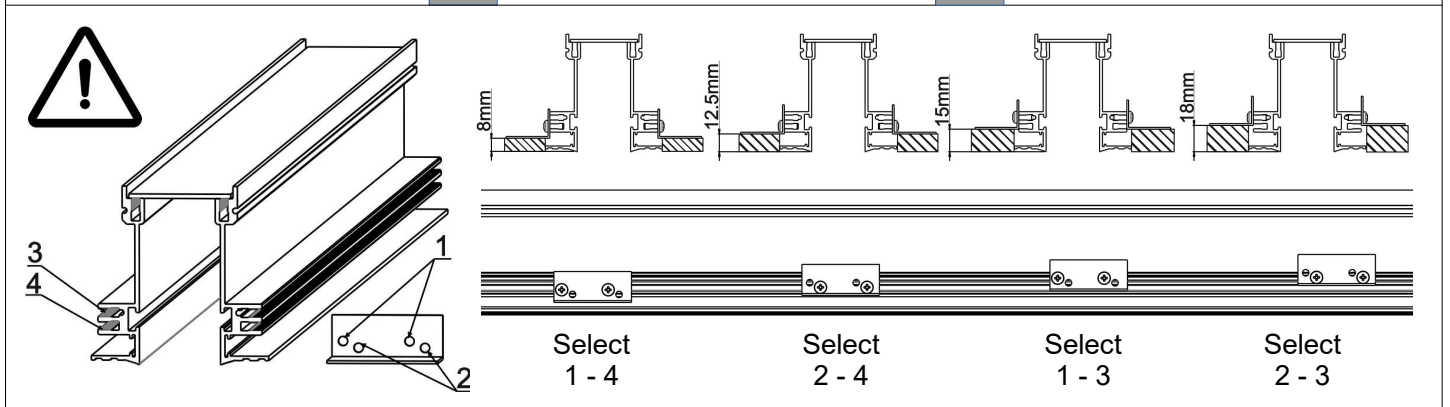

Οδηγίες Εγκατάστασης - Installation Instruction

STORM TRIMLESS

Luminaire Name: Storm

Instruction: Surface Mounted Pendant Recessed Track Ceiling

Accessories Ordered Separately

	Code: 997061
	Code: 997053
	Code: 968255
	Code: 806311/803613 803621/803623