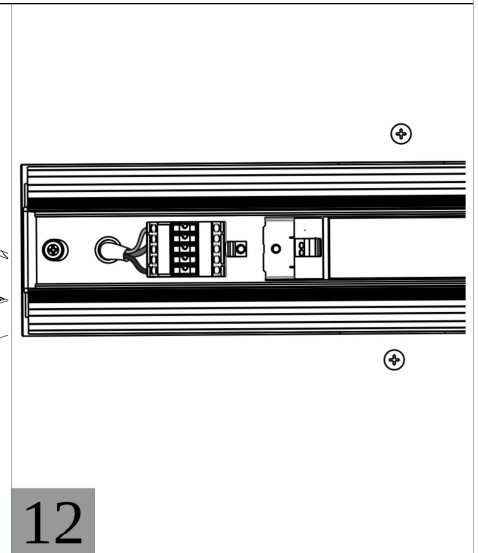

Οδηγίες Εγκατάστασης - Installation Instruction

STORM TRIMLESS

Luminaire Name: Storm

Instruction: Surface Mounted Pendant Recessed Track Ceiling

Accessories Ordered Separately

	Code: 997061
	Code: 997053
	Code: 968255
	Code: 806311/803613 803621/803623