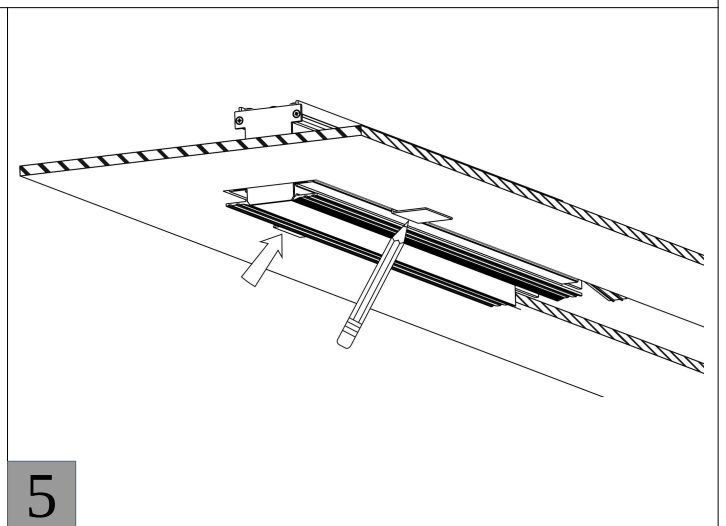

Οδηγίες Εγκατάστασης - Installation Instruction

STORM TRIMLESS

Luminaire Name: Storm

Instruction: Surface Mounted Pendant Recessed Track Ceiling

Accessories Ordered Separately

	Code: 997061
	Code: 997053
	Code: 968255
	Code: 806311/803613 803621/803623