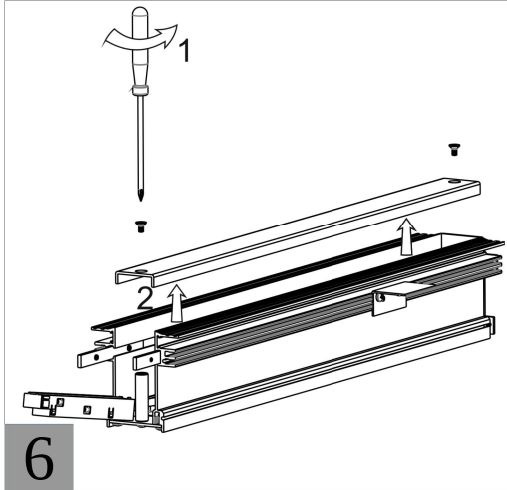

Οδηγίες Εγκατάστασης - Installation Instruction

STORM TRIMLESS

Luminaire Name: Storm

Instruction: Surface Mounted Pendant Recessed Track Ceiling

Accessories Ordered Separately

	Code: 997061
	Code: 997053
	Code: 968255
	Code: 806311/803613 803621/803623