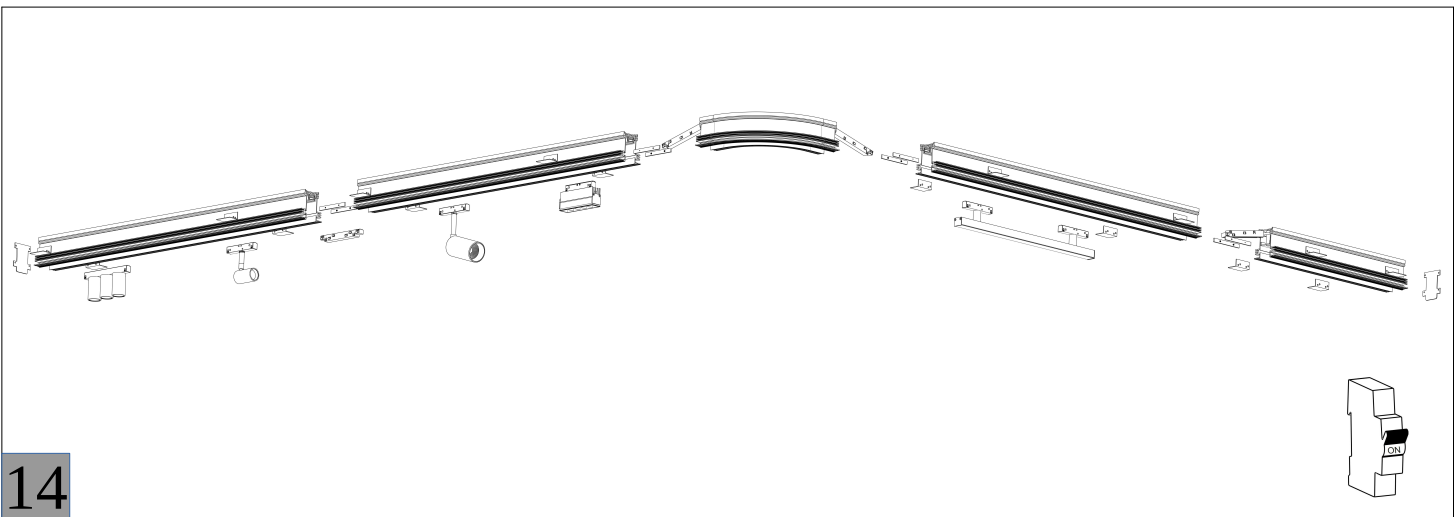

Οδηγίες Εγκατάστασης - Installation Instruction

STORM TRIMLESS

Luminaire Name: Storm

Instruction: Surface Mounted Pendant Recessed Track Ceiling

Accessories Ordered Separately

	Code: 997061
	Code: 997053
	Code: 968255
	Code: 806311/803613 803621/803623