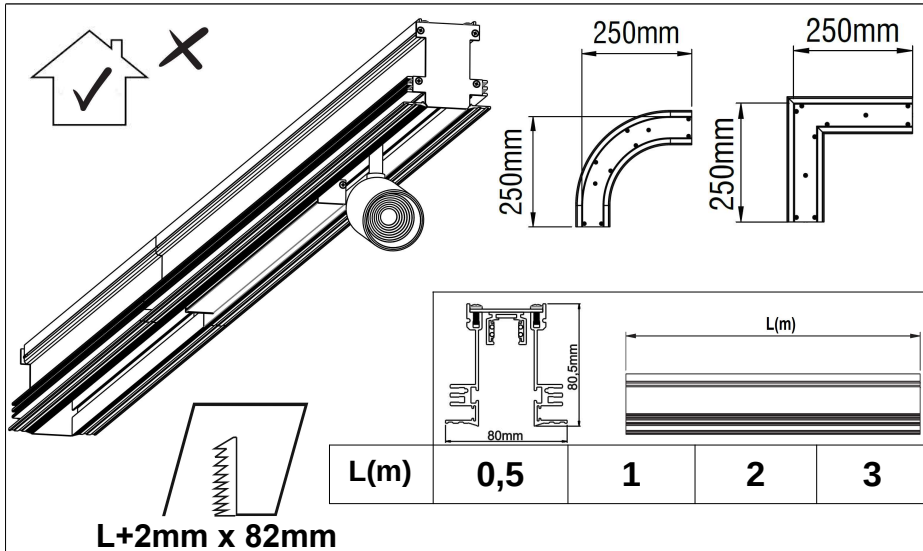

Οδηγίες Εγκατάστασης - Installation Instruction

STORM TRIMLESS

Luminaire Name: Storm

Instruction: Surface Mounted Pendant Recessed Track Ceiling

Accessories Ordered Separately

	Code: 997061
	Code: 997053
	Code: 968255
	Code: 806311/803613 803621/803623