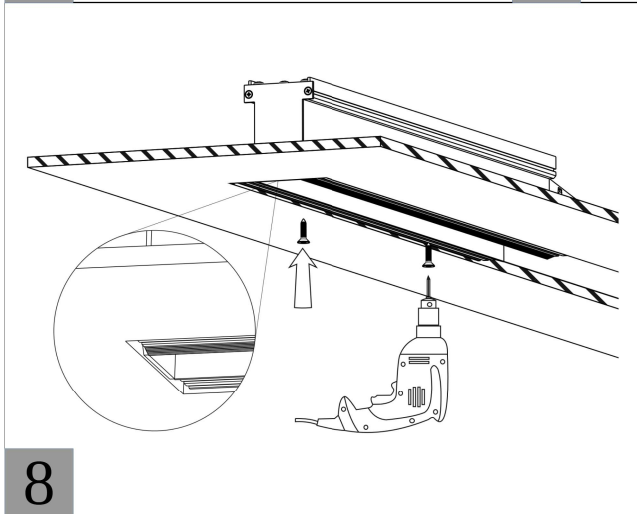

Οδηγίες Εγκατάστασης - Installation Instruction

STORM TRIMLESS

Luminaire Name: Storm

Instruction: Surface Mounted Pendant Recessed Track Ceiling

Accessories Ordered Separately

	Code: 997061
	Code: 997053
	Code: 968255
	Code: 806311/803613 803621/803623