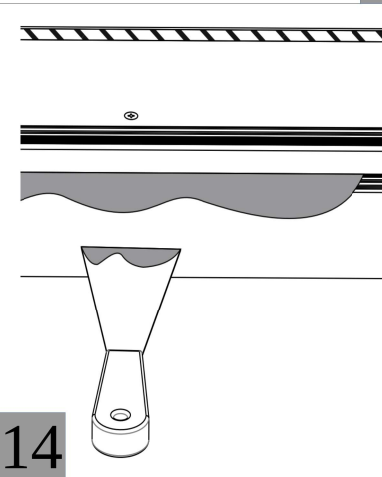

Οδηγίες Εγκατάστασης - Installation Instruction

STORM TRIMLESS

Luminaire Name: Storm

Instruction: Surface Mounted Pendant Recessed Track Ceiling

Accessories Ordered Separately

	Code: 997061
	Code: 997053
	Code: 968255
	Code: 806311/803613 803621/803623