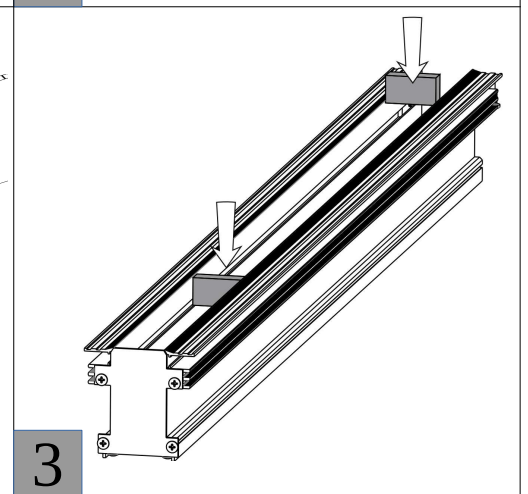

Οδηγίες Εγκατάστασης - Installation Instruction

STORM TRIMLESS

Luminaire Name: Storm

Instruction: Surface Mounted Pendant Recessed Track Ceiling

Accessories Ordered Separately

	Code: 997061
	Code: 997053
	Code: 968255
	Code: 806311/803613 803621/803623