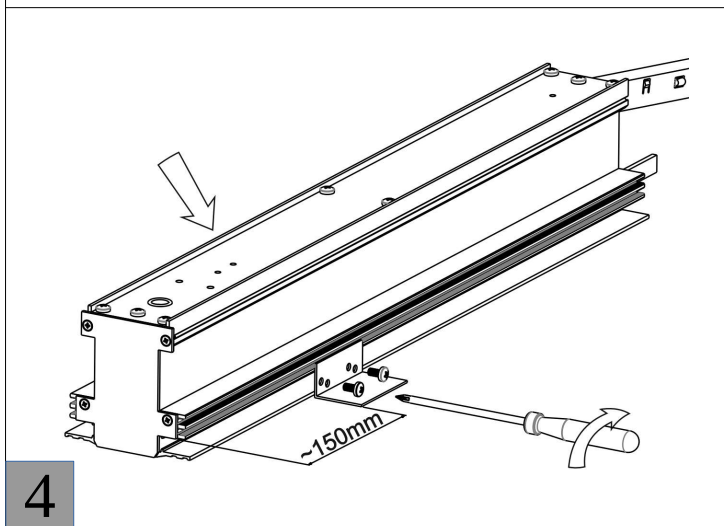

Οδηγίες Εγκατάστασης - Installation Instruction

STORM TRIMLESS

Luminaire Name: Storm

Instruction: Surface Mounted Pendant Recessed Track Ceiling

Accessories Ordered Separately

	Code: 997061
	Code: 997053
	Code: 968255
	Code: 806311/803613 803621/803623