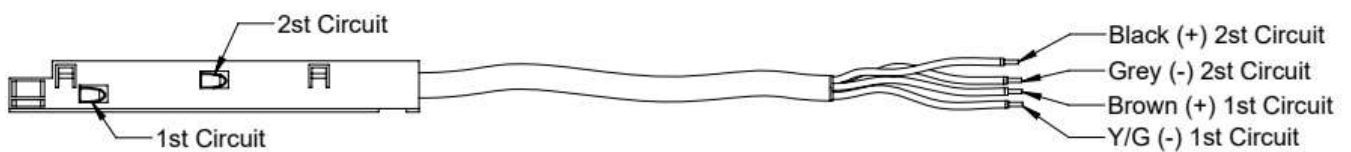

! Useful information

GR Η εγκατάσταση του φωτιστικού σώματος πρέπει να γίνεται από εξειδικευμένο προσωπικό λαμβάνοντας υπόψη αυτές τις οδηγίες εγκατάστασης. Η εγκατάσταση και η συντήρηση του φωτιστικού πρέπει να πραγματοποιείται πάντα με απενεργοποιημένη την τάση εισόδου. Κατά την λειτουργία και αμέσως μετά την απενεργοποίηση του φωτιστικού μην αγγίζετε τις επιφάνειες του φωτιστικού, υπάρχει πιθανότητα να έχουν αναπτυχθεί θερμοκρασίες δυσάρεστες για τον άνθρωπο. Δεν επιτρέπεται σε καμία περίπτωση η παραμετροποίηση του φωτιστικού. Η ορθή εγκατάσταση και χρήση του φωτιστικού είναι προϋπόθεση για την ισχύ της εγγύησης. Όλα τα εξαρτήματα του φωτιστικού είναι ανακυκλώσιμα, δεν πρέπει να απορρίπτονται ως οικιακά απορρίμματα.

EN Installation of the luminaire should be done by qualified personnel with these installation instructions in mind. Installation and maintenance of the luminaire should always be carried out with the input voltage switched off. Do not touch the surfaces of the luminaire during operation and immediately after the luminaire has been switched off, which may have high temperatures on it. Under no circumstances may you allow the customization of the luminaire. Proper installation and use of the luminaire is a prerequisite for the warranty. All light fixtures are recyclable, do not be disposed of as household waste.

Το σήμα CE υποδεικνύει τη συμμόρφωση με τις σχετικές οδηγίες της ΕΕ

The CE- mark indicates conformity to the relevant EU guidelines

Προτεινόμενη Θερμοκρασία εσωτερικού χώρου 25 °C.

Recommended room temperature: 25 °C.

Όλα τα φωτιστικά που φέρουν το παραπάνω σήμα είναι κατάλληλα για απευθείας τοποθέτηση σε επιφάνειες κανονικά εύφλεκτες (Νόρμα EN 60598-1). Μία επιφάνεια χαρακτηρίζεται κανονικά εύφλεκτη όταν η θερμοκρασία ανάφλεξης της είναι το ελάχιστο 200°C.

All luminaires carrying this mark can be fitted on normally flammable surfaces, in compliance with (Norm EN 60598-1). An area is characterized normally flammable when the ignition temperature is 200oC minimum.

IP 20

- 2 Προστασία έναντι εισόδου στερεών σωματιδίων >12,5 mm
- 2 Protected against solid objects >12,5mm
- 0 Καμμία προστασία
- 0 No protection

After Sales Service

production@petridis-lighting.gr