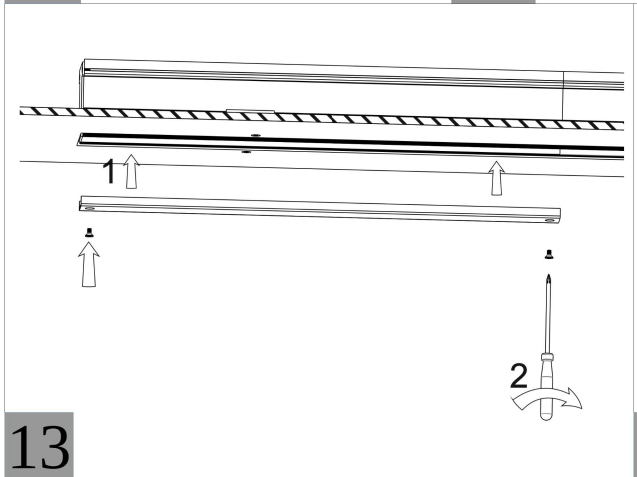

Οδηγίες Εγκατάστασης - Installation Instruction

STORM TRIMLESS

Luminaire Name: Storm

Instruction: Surface Mounted Pendant Recessed Track Ceiling

Accessories Ordered Separately

	Code: 997061
	Code: 997053
	Code: 968255
	Code: 806311/803613 803621/803623