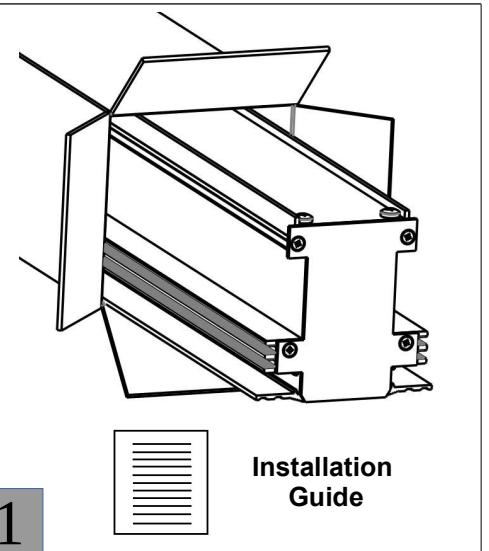

Οδηγίες Εγκατάστασης - Installation Instruction

STORM TRIMLESS

Luminaire Name: Storm

Instruction: Surface Mounted Pendant Recessed Track Ceiling

Accessories Ordered Separately

	Code: 997061
	Code: 997053
	Code: 968255
	Code: 806311/803613 803621/803623