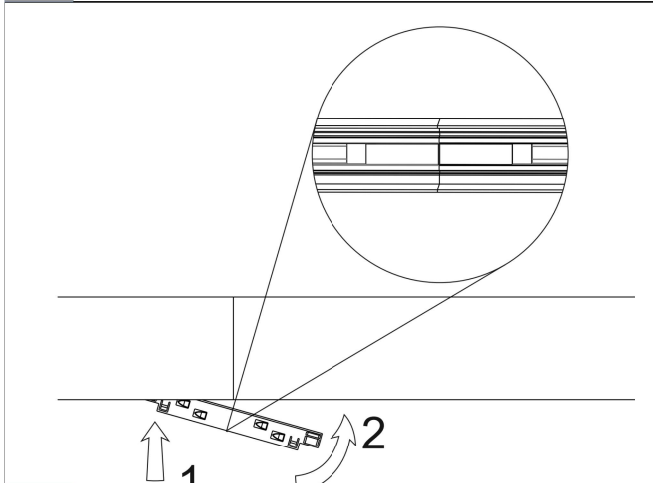

6 For continuous luminaire