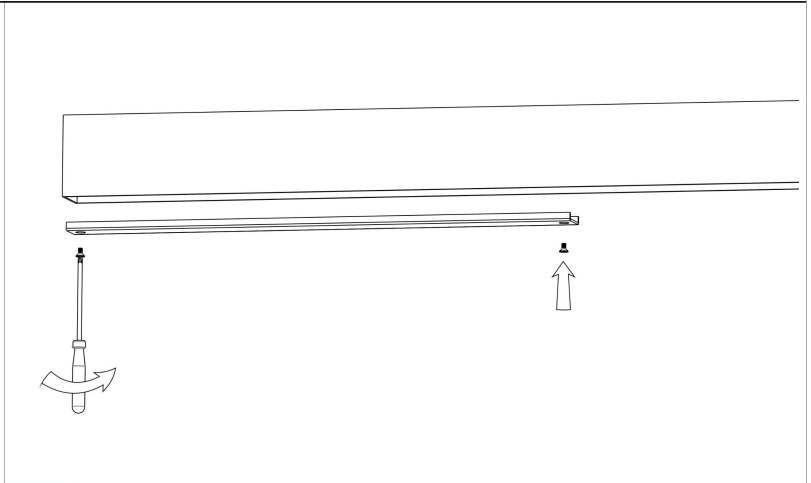

7 For continuous luminaire