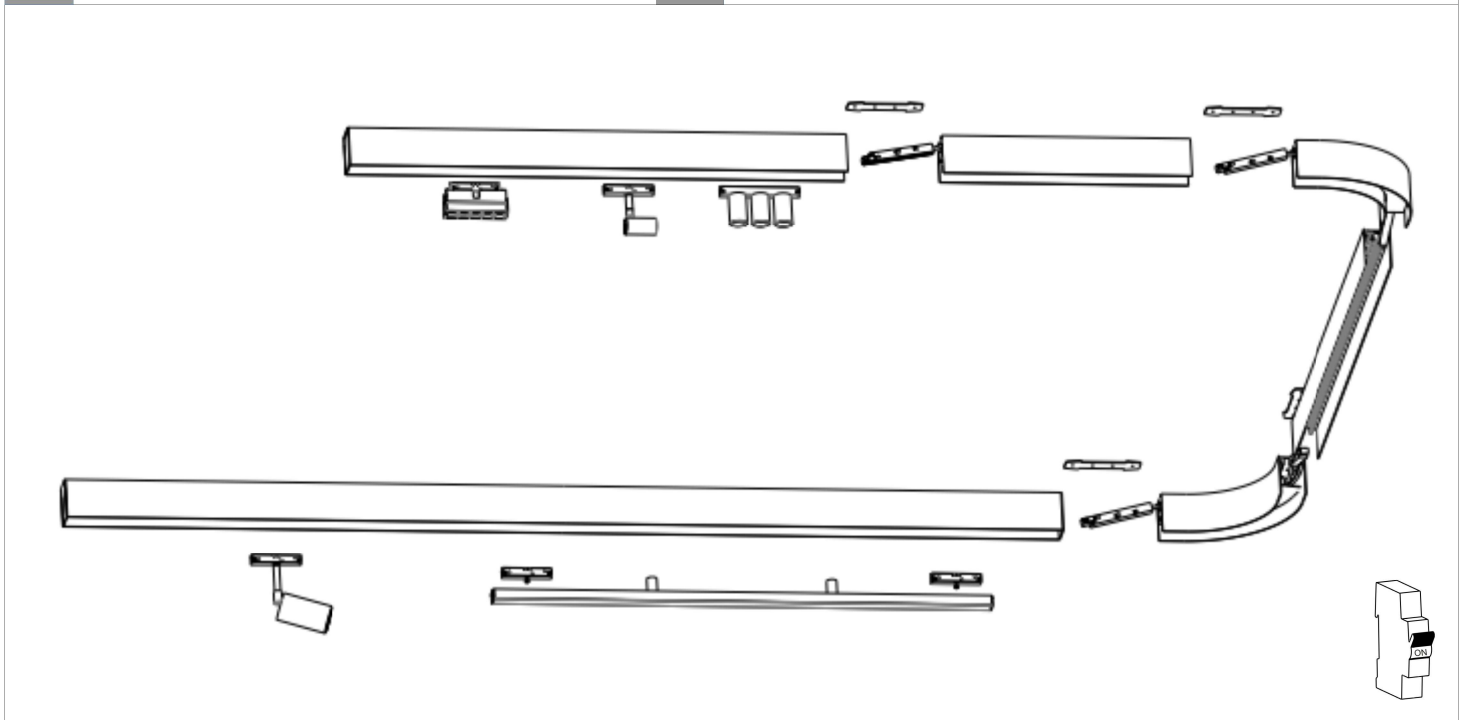

6 For continuous luminaire

7 For continuous luminaire

8