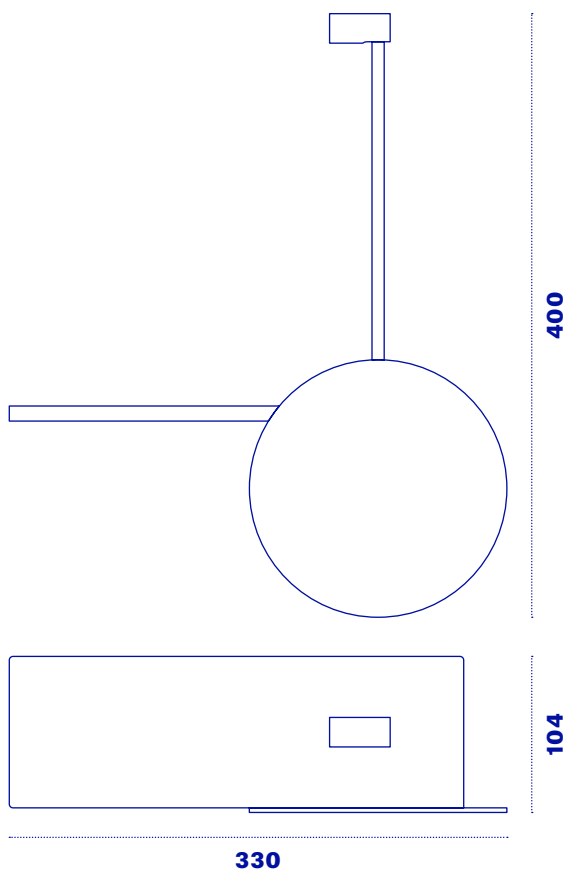

Biga C

Biga is a wall lamp consisting of an adjustable LED spotlight, a shelf equipped with wireless charging technology and a button combined with a USB socket. A functional complement ideal for bedside installations, especially in the hotel segment, and can be customized on request in terms of shape, color and finish.

Energy

Light

InDoor

LEFT
(BIG-CNN3KSX)

Biga C

Technology	LED
Temperature	3000K
Lumen	120
Optic	POINTED
CRI	90
Power	1 W
Use	INDOOR
Supply voltage	110/230 VAC - 0,9 A
Wireless charge	5 W
USB port	5 W

Code	Structure	Front plate	Temperature	Orientation
BIG-C	White = B Black = N	White = B	3000°K = 3K	Right = DX Left = SX
		Black = N		
		Sage = 3		
		Greige = 4		
		Saffron = 5		
		Coral = 6		
		Powder = 7		
		Sky = 8		
		Iron = MF		
		Pewter = MP		
Bronze = MB				
Brass = MO				