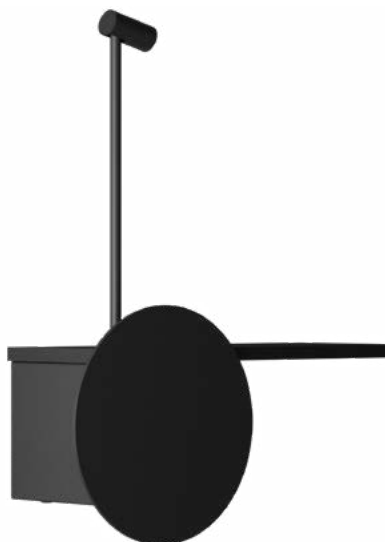

Biga C

Biga is a wall lamp consisting of an adjustable LED spotlight, a shelf equipped with wireless charging technology and a button combined with a USB socket. A functional complement ideal for bedside installations, especially in the hotel segment, and can be customized on request in terms of shape, color and finish.

Energy

Light

InDoor

LEFT
(BIG-CNN3KSX)

Biga C

Technology	LED
Temperature	3000K
Lumen	120
Optic	POINTED
CRI	90
Power	1 W
Use	INDOOR
Supply voltage	110/230 VAC - 0,9 A
Wireless charge	5 W
USB port	5 W

Code	Structure	Front plate	Temperature	Orientation
BIG-C	White = B Black = N	White = B	3000°K = 3K	Right = DX Left = SX
		Black = N		
		Sage = 3		
		Greige = 4		
		Saffron = 5		
		Coral = 6		
		Powder = 7		
		Sky = 8		
		Iron = MF		
		Pewter = MP		
Bronze = MB				
Brass = MO				