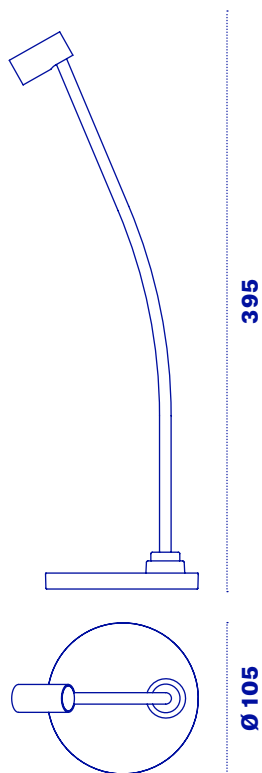

Halley Table Crooked

Halley Table Crooked is a table lamp with built-in USB cable, ideal both as a bedside lamp and as a desk lamp. It develops on a slightly bent rod that allows optimal adjustment of the light beam.

Light

InDoor

Halley Table Crooked

Technology	LED
Temperature	3000K
Optic	POINTED
CRI	90
Use	INDOOR
Power	3 W
Lumen	300
Touch control	Yes

USB

Supply voltage	5 V
Input	1 A

Code	Color	Temperature
HAL-TS	White = B	3000°K = 3K
	Black = N	