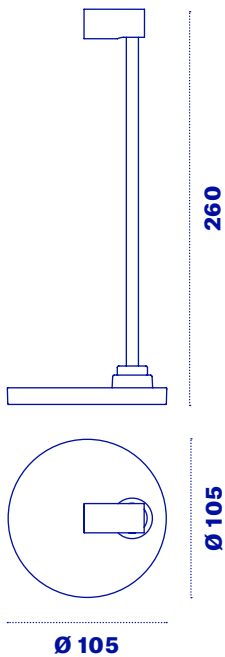

# Halley Table Short

Halley Table Short is a table lamp with built-in USB cable, ideal both as a bedside lamp and as a desk lamp. The low height of the rod makes it a discreet but at the same time extremely functional lamp.

## Halley Table Short

|                      |                |
|----------------------|----------------|
| <b>Technology</b>    | <b>LED</b>     |
| <b>Temperature</b>   | <b>3000K</b>   |
| <b>Optic</b>         | <b>POINTED</b> |
| <b>CRI</b>           | <b>90</b>      |
| <b>Use</b>           | <b>INDOOR</b>  |
| <b>Power</b>         | <b>3 W</b>     |
| <b>Lumen</b>         | <b>300</b>     |
| <b>Touch control</b> | <b>Yes</b>     |