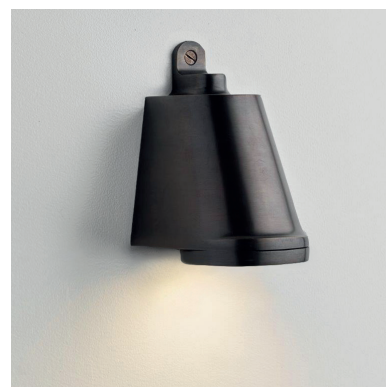

Name **SPREADERLIGHT 230V**
 Number **N030**
 Collection **NAUTIC**

TEKNA

General

Location Indoor/outdoor
 Main material Brass/glass
 IP rating IP 65
 Class I
 Bathroom zone Zone 3
 Voltage 230V
 Driver required .
 Cable length (m) .
 Dimensions (mm) 80x130x85.5
 Mounting method Wall mounting
 Gross weight (kg) .
 Net weight (kg) .
 Packaging (mm) .
 Energy Efficiency % .

Lamp

Light source LED module
 Number of light sources 1
 Socket type .
 Bulb shape COB
 Max lamp length (mm) .
 Power consumption 4W
 Luminous flux 304lm
 Color temperature 2700K
 CRI 80
 Lifetime .
 Beam angle 130°