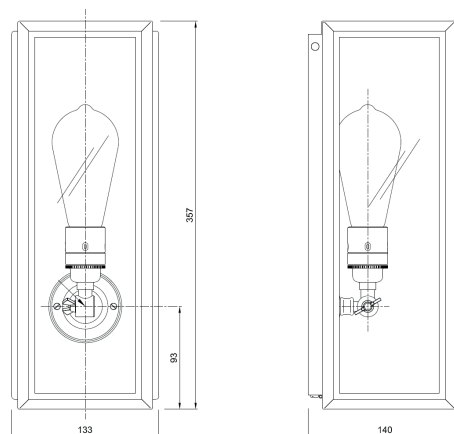

## General

Location Indoor/outdoor  
 Main material Brass/glass  
 IP rating IP44  
 Class I  
 Bathroom zone Zone 3  
 Voltage 220-240V  
 Driver required No  
 Cable length (m) .  
 Dimensions (mm) 133x357x140  
 Mounting method Wall bracket  
 Gross weight (kg) .  
 Net weight (kg) .  
 Packaging (mm) .  
 Energy Efficiency % 85%

## Lamp

Included  
 Light source Lúmmi LED  
 Number of light sources 1  
 Socket type E27  
 Bulb shape ST64  
 Max lamp length (mm) 145  
 Power consumption 5W  
 Luminous flux 400lm  
 Color temperature 2200K  
 CRI 90  
 Lifetime 20.000hrs.  
 Beam angle 330°