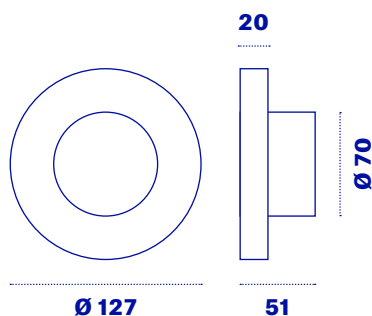

Magnetic fixing

Light

Battery

InDoor

OutDoor

Suro Wireless with remote control

| | |
|--------------------------|---------------------------|
| | Battery life* |
| Maximum intensity | H 10 |
| Medium intensity | H 20 |
| Minimum intensity | H 60 |
| | Battery charge* |
| from 0 to 100% | H 5 |
| from 0 to 80% | H 2 (8 hours of light) |
| IP index | IP66 |
| CRI | 90 |
| Power | 1,8 W |
| Lumen | 280 at 2700K 300 at 3000K |