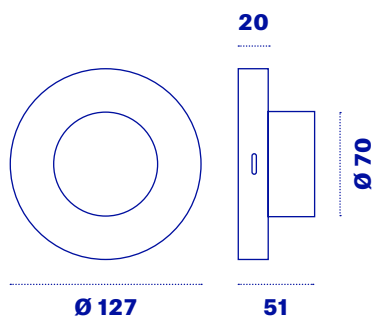

Light

Battery

InDoor

OutDoor

Suro USB

| | Battery life* |
|-------------------|---------------------------|
| Maximum intensity | H 10 |
| Medium intensity | H 20 |
| Minimum intensity | H 60 |
| | Battery charge* |
| from 0 to 100% | H 5 |
| from 0 to 80% | H 2 (8 hours of light) |
| CRI | 90 |
| Power | 1,8 W |
| Lumen | 280 at 2700K 300 at 3000K |

Magnetic fixing

Light

Battery

InDoor

OutDoor

Suro Wireless

| | |
|--------------------------|---------------------------|
| | Battery life* |
| Maximum intensity | H 10 |
| Medium intensity | H 20 |
| Minimum intensity | H 60 |
| | Battery charge* |
| from 0 to 100% | H 5 |
| from 0 to 80% | H 2 (8 hours of light) |
| IP index | IP66 |
| CRI | 90 |
| Power | 1,8 W |
| Lumen | 280 at 2700K 300 at 3000K |