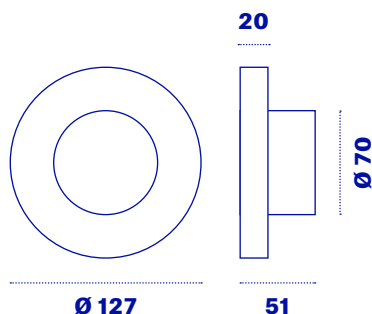

Magnetic fixing

Light

Battery

InDoor

OutDoor

Suro Wireless

| | |
|--------------------------|---------------------------|
| | Battery life* |
| Maximum intensity | H 10 |
| Medium intensity | H 20 |
| Minimum intensity | H 60 |
| | Battery charge* |
| from 0 to 100% | H 5 |
| from 0 to 80% | H 2 (8 hours of light) |
| IP index | IP66 |
| CRI | 90 |
| Power | 1,8 W |
| Lumen | 280 at 2700K 300 at 3000K |

*indicative

| Code | Color | Temperature |
|-------|-----------|-------------|
| SUR-2 | Black = N | 2700°K = 2K |
| | | 3000°K = 3K |

Wireless charge with the bases Puck, TwoPuck or Puck+. Sold separately.