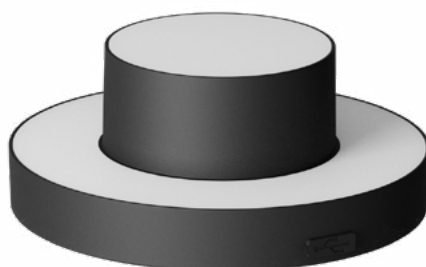

Suro USB

Suro USB is a LED lamp with a rechargeable battery. The touch button allows you to adjust the intensity and configure the switching on and off of the two illuminating surfaces. Combined with the dedicated accessories it transforms into table lamp or floor lamp.

Light

Battery

InDoor

OutDoor

Suro USB

| | Battery life* |
|-------------------|---------------------------|
| Maximum intensity | H 10 |
| Medium intensity | H 20 |
| Minimum intensity | H 60 |
| | Battery charge* |
| from 0 to 100% | H 5 |
| from 0 to 80% | H 2 (8 hours of light) |
| CRI | 90 |
| Power | 1,8 W |
| Lumen | 280 at 2700K 300 at 3000K |

*indicative

| Code | Color | Temperature |
|-------|-----------|-------------|
| SUR-1 | Black = N | 2700°K = 2K |
| | | 3000°K = 3K |

USB cable and power supply included.

Suro Wireless

Suro is a LED lamp equipped with a wireless charging battery. The touch button adjusts the intensity and configure the switching on and off of the two illuminating surfaces. Combined with the dedicated accessories it transforms into table lamp or floor lamp. The IP66 protection index makes Suro perfect for both indoor and outdoor environments.