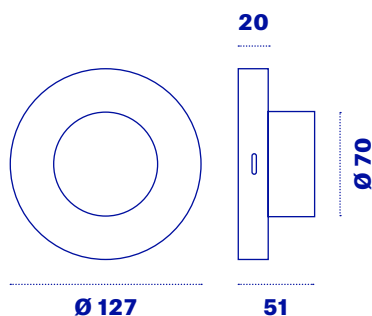

Magnetic fixing

Light

Battery

InDoor

OutDoor

Suro Wireless

| | |
|--------------------------|---------------------------|
| | Battery life* |
| Maximum intensity | H 10 |
| Medium intensity | H 20 |
| Minimum intensity | H 60 |
| | Battery charge* |
| from 0 to 100% | H 5 |
| from 0 to 80% | H 2 (8 hours of light) |
| IP index | IP66 |
| CRI | 90 |
| Power | 1,8 W |
| Lumen | 280 at 2700K 300 at 3000K |

Light

Battery

InDoor

OutDoor

Suro USB with remote control

| | Battery life* |
|-------------------|---------------------------|
| Maximum intensity | H 10 |
| Medium intensity | H 20 |
| Minimum intensity | H 60 |
| | Battery charge* |
| from 0 to 100% | H 5 |
| from 0 to 80% | H 2 (8 hours of light) |
| CRI | 90 |
| Power | 1,8 W |
| Lumen | 280 at 2700K 300 at 3000K |