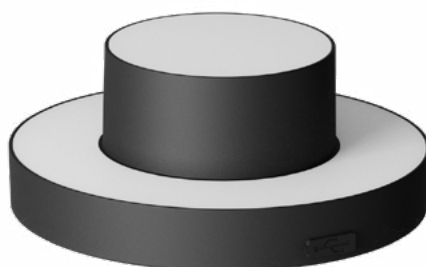

Suro USB

with remote control

Suro USB is a LED lamp with a rechargeable battery. The touch button allows you to adjust the intensity and configure the switching on and off of the two illuminating surfaces. Combined with the dedicated accessories it transforms into table lamp or floor lamp. In this version Suro can be controlled remotely by radio control.

Light

Battery

InDoor

OutDoor

Suro USB with remote control

	Battery life*
Maximum intensity	H 10
Medium intensity	H 20
Minimum intensity	H 60
	Battery charge*
from 0 to 100%	H 5
from 0 to 80%	H 2 (8 hours of light)
CRI	90
Power	1,8 W
Lumen	280 at 2700K 300 at 3000K

*indicative

Code	Color	Temperature
SUR-3	Black = N	2700°K = 2K
		3000°K = 3K

Remote control

RAD

USB cable and power supply included.