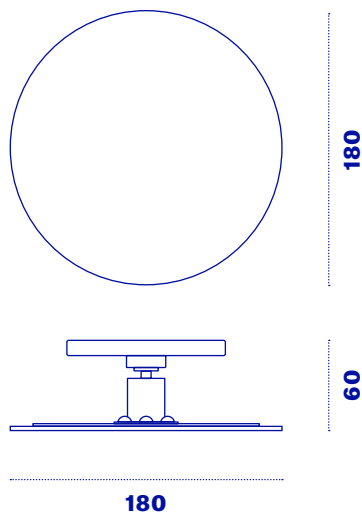

# Alphard C100

Alphard C100 is the indirect light LED lamp. Thanks to the directional front plate, a pleasant diffused lighting is created, since the light can be propagated more or less grazing with respect to the wall. The lamp can be installed using the Contatto fixing and power supply kit.

## Alphard C100

Technology	LED
Temperature	● 3000K
Optic	INDIRECT
CRI	90
Use	INDOOR

Contatto version (see page 110)	● 3000K
Power	13,5 W
Lumen	1500
Touch control	Yes

Code	Color	Temperature	Installation
ALP-C	White = B Black = N	3000°K = 3K	Contatto = C