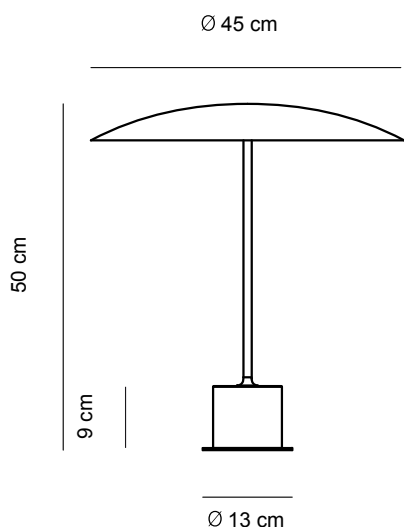

* Bombilla no incluida

DIMENSIONES Y EMBALAJE

Cuerpo	45x50cm
Longitud de cable	170cm
Peso neto	3,25kg
Medida bulto	50x50x40cm
Volumen bulto	0,10m ³
Peso bulto	6,7kg

IMAGE

DESCRIPTION

Drums is a collection of metal table lamps decorated in brass, bronze, pewter and black chrome, combined with marble bases in four different finishes (white, black, green and brown) with a satin pyrex tube diffuser.

GENERAL SPECIFICATIONS

Installation	Table
Ambient	Indoor
IP	20

MATERIALS

Body	Steel
Base	Marble

FINISHES

Steel	Brass, Pewter, Bronze, Black Chrome
Marble	White, Black, Green, Brown

GENERAL DIMENSIONS

ELECTRICAL CHARACTERISTICS

* Light bulb not included

FINISHES

DIMENSIONS AND PACKAGING

Body	45x50cm
Cable length	170cm
Net weight	3.25kg
Box dimension	50x50x40cm
Box volume	0.10m ³
Box weight	6.7kg

MAINTENANCE

Clean with a smooth cloth. Do not use ammonia, solvents or abrasive cleaning products.