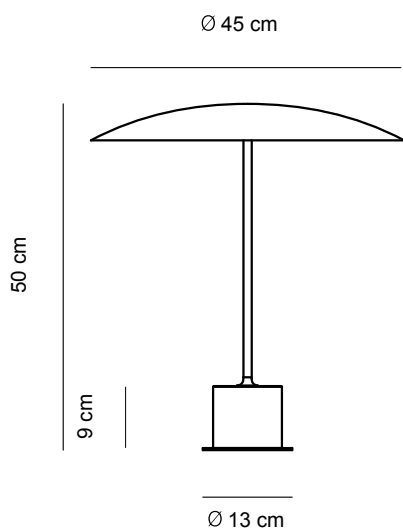

COTAS GENERALES