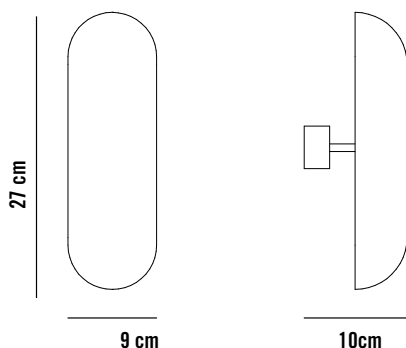

COTAS GENERALES

CARACTERÍSTICAS ELÉCTRICAS

Clase de aislamiento	Clase II
Tipo fuente de luz	LED
Tipo LED	G9
Potencia total	2 x 3W
Temperatura de color	2700K
Voltaje AC	220-240v
Frecuencia	50-60Hz
Regulación (<i>Sujeto a bombilla* regulable</i>)	TRIAC (<i>corde de fase</i>) DALI bajo pedido

* Bombilla no incluida

ACABADOS

Latón		Bronce	
Plata Envejecida			

DIMENSIONES Y EMBALAJE

Cuerpo	9x27x10cm
Peso neto	0,60kg
Medida bulto 1	20x20x30cm
Volumen bulto	0,012m³
Peso bulto	1,3kg

MANTENIMIENTO

Limpiar con un paño suave. No utilizar productos amoniacales, disolventes o abrasivos.