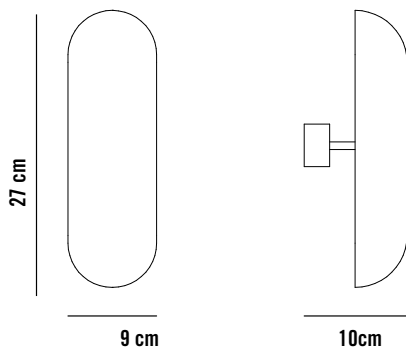

* Light bulb not included

FINISHES

DIMENSIONS AND PACKAGING

Body	27x42x9cm
Cable length	170cm
Net weight	1.75kg(marble)/2.4kg(metal)
Box dimension	30x30x50cm
Box volume	0.045m ³
Box weight	3.6kg/3.8kg

MAINTENANCE

* Bombilla no incluida

ACABADOS

Latón		Bronce	
Plata Envejecida			

DIMENSIONES Y EMBALAJE

Cuerpo	9x27x10cm
Peso neto	0,60kg
Medida bulto 1	20x20x30cm
Volumen bulto	0,012m ³
Peso bulto	1,3kg

MANTENIMIENTO

Limpiar con un paño suave. No utilizar productos amoniacales, disolventes o abrasivos.

GENERAL SPECIFICATIONS

Installation	Wall
Ambient	Indoor
IP	20

MATERIALS

Body	Steel
------	-------

FINISHES

Steel	Brass, Pewter, Bronze
-------	-----------------------

GENERAL DIMENSIONS

ELECTRICAL CHARACTERISTICS

* Light bulb not included

FINISHES

DIMENSIONS AND PACKAGING

Body	9x27x10cm
Net weight	0.60kg
Box dimension	20x20x30cm
Box volume	0.012m ³
Box weight	1.3kg

MAINTENANCE

Clean with a smooth cloth. Do not use ammonia, solvents or abrasive cleaning products.