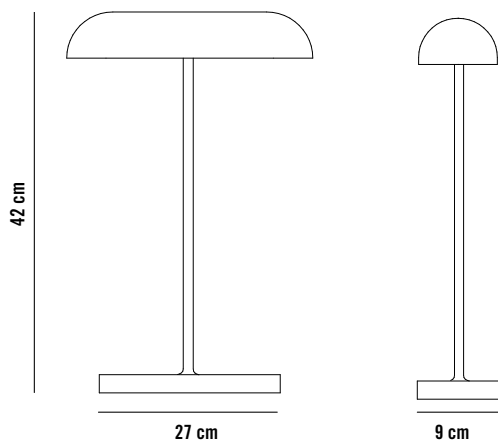

Cuerpo	27x42x9cm
Longitud de cable	170cm
Peso neto	1,75kg(mármol)/2,4kg(metal)
Medida bulto 1	30x30x50cm
Volumen bulto	0,045m ³
Peso bulto	3,6kg/3,8kg

IMAGE

DESCRIPTION

Table lamp to be used at an office or reading room. Inspired by the classic desktop reading lamp at lawyer's offices from a time when electricity first came to our lives. Metal in matt brass, pewter or bronze and base also in either Black Marquina or White Carrara marble.

GENERAL SPECIFICATIONS

Installation	Table
Ambient	Indoor
IP	20

MATERIALS

Body	Steel
Base	Marble, Steel

FINISHES

Steel	Brass, Pewter, Bronze
Marble	Carrara White, Marquina Black

GENERAL DIMENSIONS

ELECTRICAL CHARACTERISTICS

* Light bulb not included

FINISHES

DIMENSIONS AND PACKAGING

Body	27x42x9cm
Cable length	170cm
Net weight	1.75kg(marble)/2.4kg(metal)
Box dimension	30x30x50cm
Box volume	0.045m ³
Box weight	3.6kg/3.8kg

MAINTENANCE