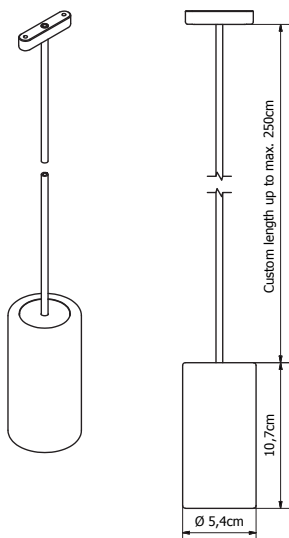

**General**

Location: Interior  
 Class: CE (Class I)  
 IP-rating: IP20  
 Driver included: Yes  
 Installation orientation: Only compatible with one of the Slot profiles or custom ceiling plate

Main power: 220V-240V  
 Lamp included: Yes  
 Dimmable: Yes  
 Dimming method: Mains dimmable (Other options on request)

Dimensions (mm): Tube Ø: 54mm H: 107mm  
 Rod Ø: 5mm H: Custom length up to max. 2500mm

**LED 2700K version:**  
 2700K - CRI>97 - 60°  
 LED 4W - 400lm - 350mA

**LED Dim to warm version:**  
 2800K-1800K - CRI>95 - 60°  
 LED 4W - 480lm - 250mA