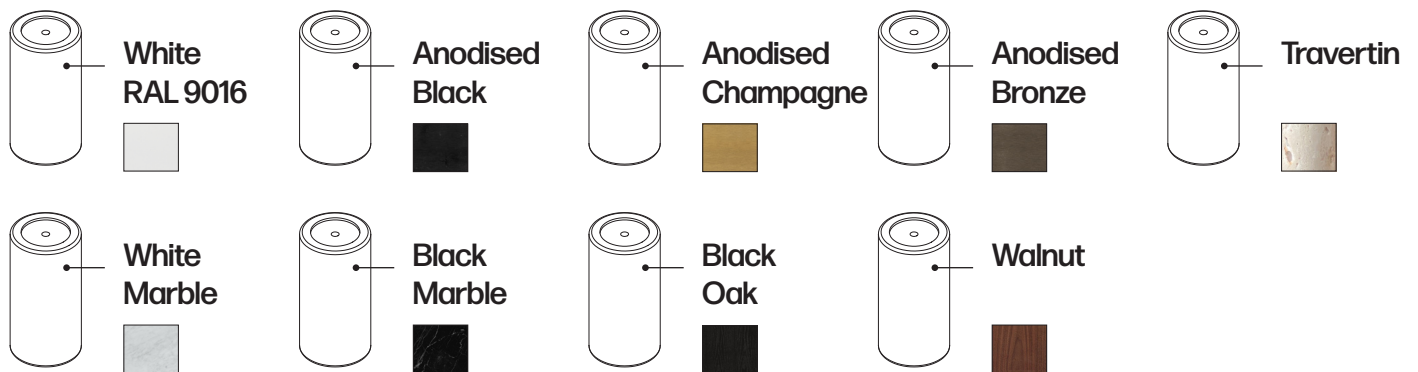

Dimensions (mm): Tube Ø: 54mm H: 107mm  
 Rod Ø: 5mm H: Custom length up to max. 2500mm

**LED 2700K version:**  
 2700K - CRI>97 - 60°  
 LED 4W - 400lm - 350mA

**LED Dim to warm version:**  
 2800K-1800K - CRI>95 - 60°  
 LED 4W - 480lm - 250mA

**General**

Types of rods

Types of tubes

Types of LED module

**Combinations**