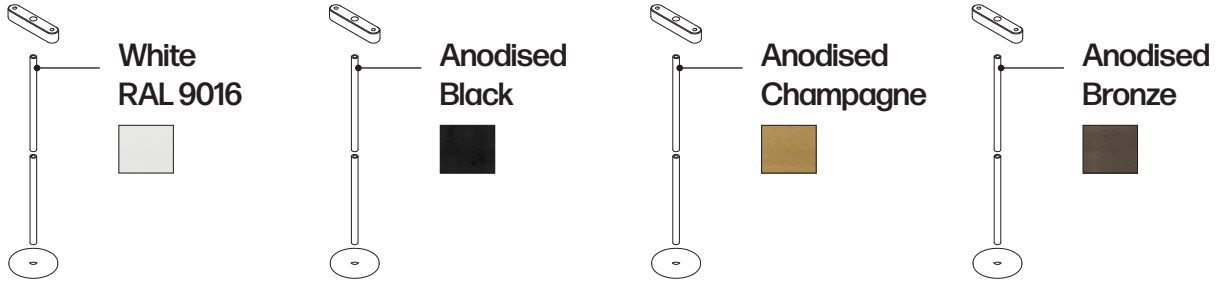

Dimensions (mm): Tube Ø: 54mm H: 107mm  
 Rod Ø: 5mm H: Custom length up to max. 2500mm

**LED 2700K version:**  
 2700K - CRI>97 - 60°  
 LED 4W - 400lm - 350mA

**LED Dim to warm version:**  
 2800K-1800K - CRI>95 - 60°  
 LED 4W - 480lm - 250mA

**General**

Types of rods

Types of tubes

Types of LED module

**Combinations**