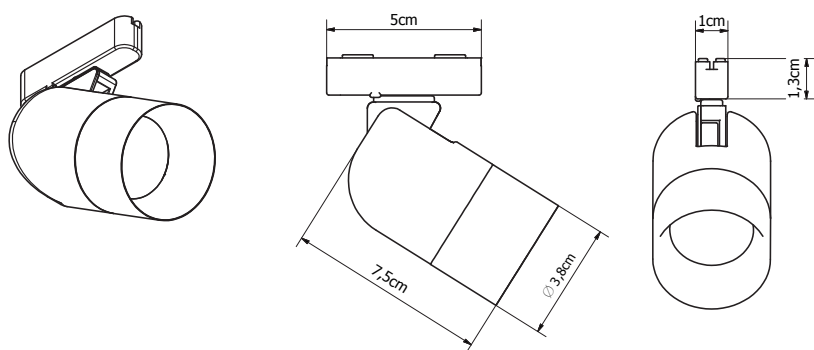

**General**

Location: Interior  
 Class: CE (Class I)  
 IP-rating: IP20  
 Driver included: Yes  
 Installation orientation: Only compatible with one of the Slot profiles + magnetic rail

Lamp included: Yes  
 Dimmable: Yes  
 Dimming method: Mains dimmable, 1-10V, DALI

Dimensions (mm): Ø: 38mm L: 75mm

**Models**

**CODE USE THE CODE CONFIGURATOR**  
**Main material:** Aluminium powder coated / anodised

White Line Dotsi 38mm **2700K**

2700K - CRI>97  
 8W - 450lm - 24V

**CODE USE THE CODE CONFIGURATOR**  
**Main material:** Aluminium powder coated / anodised

White Line Dotsi 38mm **3000K**

3000K - CRI>97  
 8W - 480lm - 24V

**CODE USE THE CODE CONFIGURATOR**  
**Main material:** Aluminium powder coated / anodised

White Line Dotsi 38mm **4000K**

4000K - CRI>97  
 8W - 530lm - 24V

**Summary dotsi basic parts**

- A: Dotsi housing
- B: Dotsi lens
- C: Dotsi frontring

**Frontrings**

**Required option**

- |                   |                                   |
|-------------------|-----------------------------------|
| WL DOTSI 01LENS01 | Lens for Dotsi ø38mm - 15°        |
| WL DOTSI 01LENS02 | Lens for Dotsi ø38mm - 20°        |
| WL DOTSI 01LENS03 | Lens for Dotsi ø38mm - 30°        |
| WL DOTSI 01LENS04 | Lens for Dotsi ø38mm - 40°        |
| WL DOTSI 01LENS05 | Lens for Dotsi ø38mm - 45x20°     |
| WL DOTSI 01LENS06 | Lens for Dotsi ø38mm - Wallwasher |