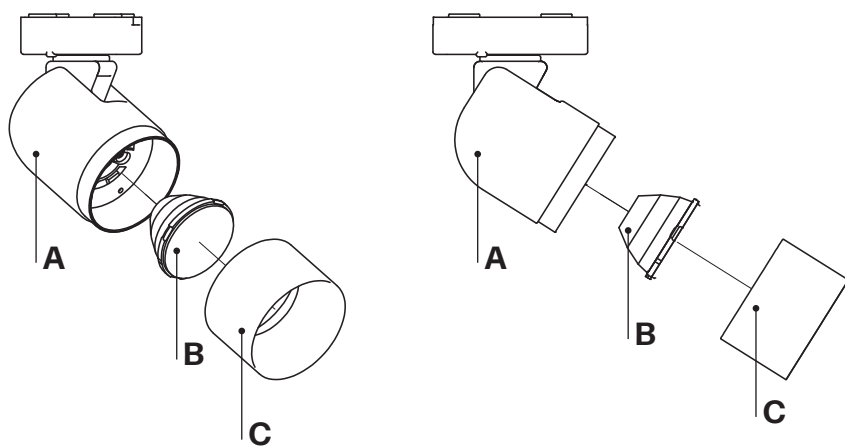

Dimensions (mm): Ø: 38mm L: 75mm

**Models**

**CODE USE THE CODE CONFIGURATOR**  
**Main material:** Aluminium powder coated / anodised

White Line Dotsi 38mm **2700K**

2700K - CRI>97  
 8W - 450lm - 24V

**CODE USE THE CODE CONFIGURATOR**  
**Main material:** Aluminium powder coated / anodised

White Line Dotsi 38mm **3000K**

3000K - CRI>97  
 8W - 480lm - 24V

**CODE USE THE CODE CONFIGURATOR**  
**Main material:** Aluminium powder coated / anodised

White Line Dotsi 38mm **4000K**

4000K - CRI>97  
 8W - 530lm - 24V

**Summary dotsi basic parts**

- A: Dotsi housing
- B: Dotsi lens
- C: Dotsi frontring

**Frontrings**

**Required option**

- |                   |                                   |
|-------------------|-----------------------------------|
| WL DOTSI 01LENS01 | Lens for Dotsi ø38mm - 15°        |
| WL DOTSI 01LENS02 | Lens for Dotsi ø38mm - 20°        |
| WL DOTSI 01LENS03 | Lens for Dotsi ø38mm - 30°        |
| WL DOTSI 01LENS04 | Lens for Dotsi ø38mm - 40°        |
| WL DOTSI 01LENS05 | Lens for Dotsi ø38mm - 45x20°     |
| WL DOTSI 01LENS06 | Lens for Dotsi ø38mm - Wallwasher |