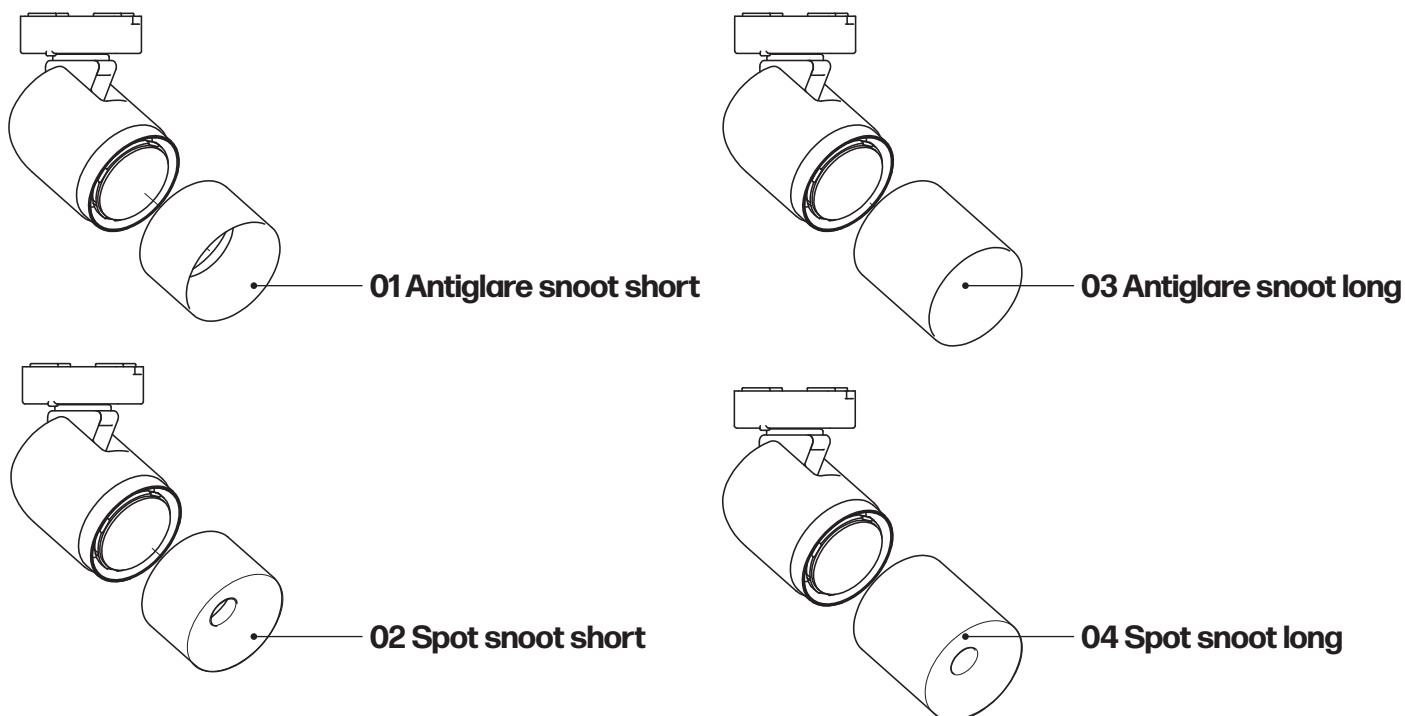

Frontrings

Required option

WL DOTSI 01LENS01	Lens for Dotsi ø38mm - 15°
WL DOTSI 01LENS02	Lens for Dotsi ø38mm - 20°
WL DOTSI 01LENS03	Lens for Dotsi ø38mm - 30°
WL DOTSI 01LENS04	Lens for Dotsi ø38mm - 40°
WL DOTSI 01LENS05	Lens for Dotsi ø38mm - 45x20°
WL DOTSI 01LENS06	Lens for Dotsi ø38mm - Wallwasher