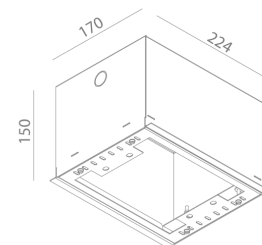

BEAM ANGLES

STANDARD (included) beam angle 28°