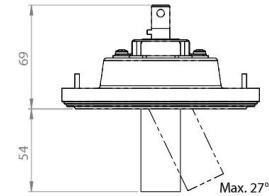

INSTALLATION KIT

STANDARD (included) installation system for ceiling 9 - 12 - 15 mm

REF N° 200 99 025 installation system for gypsum ceiling 25 mm

REF N° 200 99 030 installation system for gypsum ceiling 30 mm

REF N° 827 00 000 Concrete box 200Cent - Galvanized steel