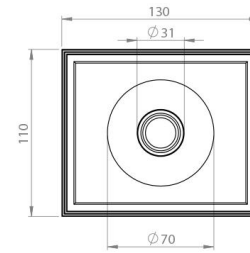

TECHNICAL DATA SHEET

200CENT ROUND 500LM SWING 30 TRIMLESS IP54

BATHROOM - STANZA DA BAGNO - BADEZIMMER - BADKAMER - SALLE DE BAINS - CUARTO DE BAÑO

Adjustable 0° - 27°

114x134 mm - h = 70 mm

Material: CALCYT® plaster

INSTALLATION KIT

STANDARD (included) installation system for ceiling 9 - 12 - 15 mm

REF N° 200 99 025 installation system for gypsum ceiling 25 mm

REF N° 200 99 030 installation system for gypsum ceiling 30 mm

REF N° 827 00 000 Concrete box 200Cent - Galvanized steel