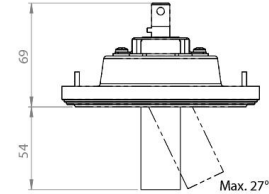

TECHNICAL DATA SHEET

200CENT ROUND 500LM SWING 30 TRIMLESS IP54

BATHROOM - STANZA DA BAGNO - BADEZIMMER - BADKAMER - SALLE DE BAINS - CUARTO DE BAÑO

Adjustable 0° - 27°

114x134 mm - h = 70 mm

Material: CALCYT® plaster

INSTALLATION KIT

STANDARD (included) installation system for ceiling 9 - 12 - 15 mm

REF N° 200 99 025 installation system for gypsum ceiling 25 mm

REF N° 200 99 030 installation system for gypsum ceiling 30 mm

REF N° 827 00 000 Concrete box 200Cent - Galvanized steel