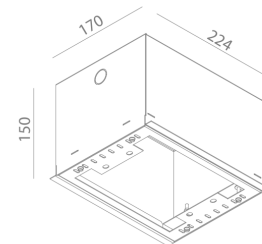

BEAM ANGLES

STANDARD (included) beam angle 24°
REF N° 203 20 044 (option) beam angle 44°