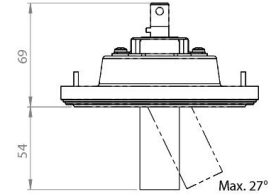

INSTALLATION KIT

STANDARD (included) installation system for ceiling 9 - 12 - 15 mm

REF N° 200 99 025 installation system for gypsum ceiling 25 mm

REF N° 200 99 030 installation system for gypsum ceiling 30 mm

REF N° 827 00 000 Concrete box 200Cent - Galvanized steel