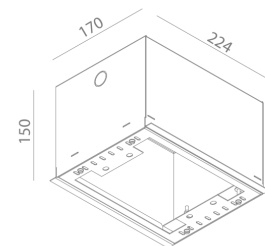

BEAM ANGLES

STANDARD (included) beam angle 12°
REF N° 203 20 008 (option) beam angle 8°