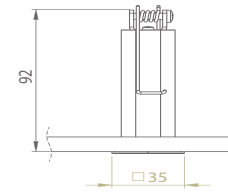

TECHNICAL DATA SHEET

200CENT SQUARE 750LM FIX TRIM IP54

BATHROOM - STANZA DA BAGNO - BADEZIMMER - BADKAMER - SALLE DE BAINS - CUARTO DE BAÑO

Fix (not adjustable) 0° - 0°

Ø32 mm - h = 95 mm

Material : Aluminium

230V/50Hz - - current controlled
 - - IP20 - 250mA - dimmable

INSTALLATION KIT

REF N° 680 01 032 standard holesaw Ø32mm

BEAM ANGLES

STANDARD (included) beam angle 36°