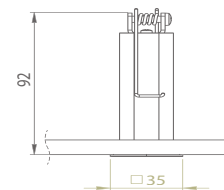

TECHNICAL DATA SHEET

200CENT SQUARE 500LM FIX TRIM IP54

BATHROOM - STANZA DA BAGNO - BADEZIMMER - BADKAMER - SALLE DE BAINS - CUARTO DE BAÑO

Fix (not adjustable) 0° - 0°

Ø32 mm - h = 95 mm

Material : Aluminium

REF N° 680 01 032 standard holesaw Ø32mm

BEAM ANGLES

STANDARD (included) beam angle 24°