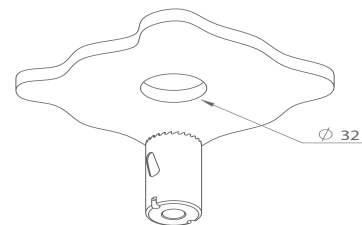

TECHNICAL DATA SHEET

200CENT SQUARE 500LM FIX TRIM IP54

BATHROOM - STANZA DA BAGNO - BADEZIMMER - BADKAMER - SALLE DE BAINS - CUARTO DE BAÑO

Fix (not adjustable) 0° - 0°

Ø32 mm - h = 95 mm

Material : Aluminium

5,9 W - 500lm - 2 Step MacAdam - **A+**
Serial wiring - - **CE** - - -
Requires remote LED driver - 700mA
Perfect beam 24° - Ultra low glare (UGR < 13)

REMOTE LED DRIVER ON/OFF

REF N° 697 00 015 min.2W max. 32W

REF N° 680 01 032 standard holesaw Ø32mm

BEAM ANGLES

STANDARD (included) beam angle 24°