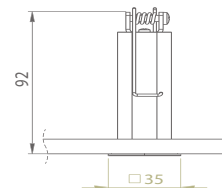

INSTALLATION KIT

REF N° 680 01 032 standard holesaw ∅32mm