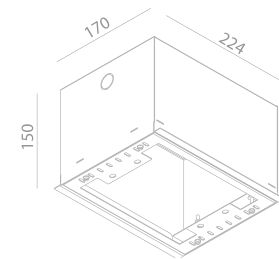

BEAM ANGLES

STANDARD (included) beam angle 36°