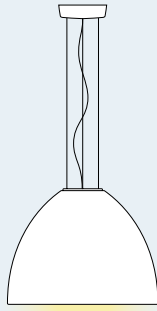

Drink: Suspension

cod: H1, H3

Ø 7,8

23

Ø 16

(H1)

max 190

Ø 16