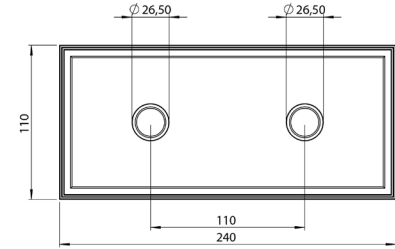

TECHNICAL DATA SHEET

200CENT ROUND 2x1000LM TWIN FIX TRIMLESS IP20

INDOOR - INTERNO - INNERBEREICH - INTERIEUR - INTÉRIEUR - INTERIOR

Fix (not adjustable) 0° - 0°

114x244 mm - h = 90 mm

Material: CALCYT® plaster

Ref N° 200 COPPER

Copper
Rame
Kupfer
Koper
Cuivre
Cobre

200CENT ROUND TWIN IP20 2x1000LM CRI 92

2700°K	3000°K
REF N° 514 26 930	REF N° 514 26 830

2x7, 1W-2x1000LM-2stepMacAdam-A+
Serial wiring - - - -
Requires remote LED driver - 600mA
Perfect beam 28°