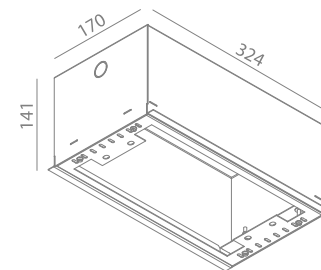

INSTALLATION KIT

STANDARD (included) installation system for ceiling 9 - 12 - 15 mm

REF N° 200 99 025 installation system for gypsum ceiling 25 mm

REF N° 200 99 030 installation system for gypsum ceiling 30 mm

REF N° 856 00 000 Concrete box 200Cent Twin- Galvanized steel