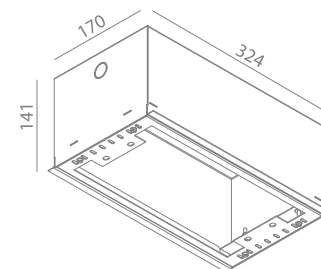

INSTALLATION KIT

STANDARD (included) installation system for ceiling 9 - 12 - 15 mm

REF N° 200 99 025 installation system for gypsum ceiling 25 mm

REF N° 200 99 030 installation system for gypsum ceiling 30 mm

REF N° 856 00 000 Concrete box 200Cent Twin- Galvanized steel