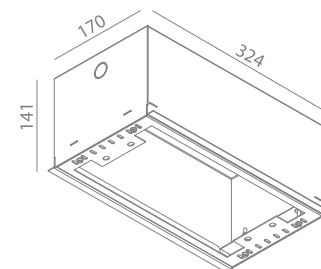

INSTALLATION KIT

STANDARD (included) installation system for ceiling 9 - 12 - 15 mm

REF N° 200 99 025 installation system for gypsum ceiling 25 mm

REF N° 200 99 030 installation system for gypsum ceiling 30 mm

REF N° 856 00 000 Concrete box 200Cent Twin - Galvanized steel