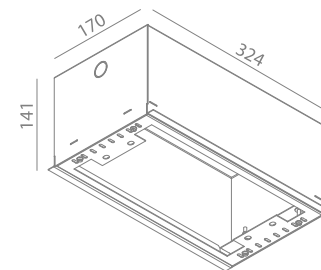

INSTALLATION KIT

STANDARD (included) installation system for ceiling 9 - 12 - 15 mm

REF N° 200 99 025 installation system for gypsum ceiling 25 mm

REF N° 200 99 030 installation system for gypsum ceiling 30 mm

REF N° 856 00 000 Concrete box 200Cent Twin - Galvanized steel