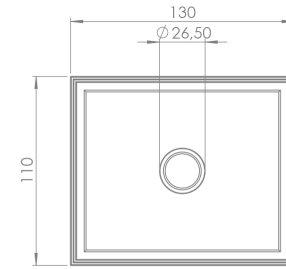

INSTALLATION KIT

STANDARD (included) installation system for ceiling 9 - 12 - 15 mm

REF N° 200 99 025 installation system for gypsum ceiling 25 mm

REF N° 200 99 030 installation system for gypsum ceiling 30 mm

REF N° 827 00 000 Concrete box 200Cent - Galvanized steel