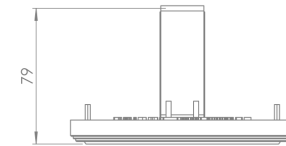

INSTALLATION KIT

STANDARD (included) installation system for ceiling 9 - 12 - 15 mm

REF N° 200 99 025 installation system for gypsum ceiling 25 mm

REF N° 200 99 030 installation system for gypsum ceiling 30 mm

REF N° 827 00 000 Concrete box 200Cent - Galvanized steel