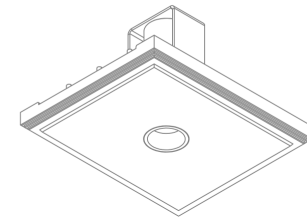

INSTALLATION KIT

STANDARD (included) installation system for ceiling 9 - 12 - 15 mm

REF N° 200 99 025 installation system for gypsum ceiling 25 mm

REF N° 200 99 030 installation system for gypsum ceiling 30 mm

REF N° 827 00 000 Concrete box 200Cent - Galvanized steel