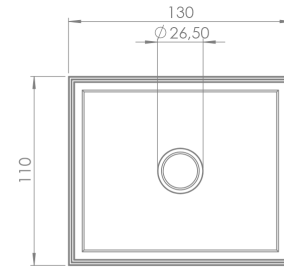

INSTALLATION KIT

STANDARD (included) installation system for ceiling 9 - 12 - 15 mm

REF N° 200 99 025 installation system for gypsum ceiling 25 mm

REF N° 200 99 030 installation system for gypsum ceiling 30 mm

REF N° 827 00 000 Concrete box 200Cent - Galvanized steel