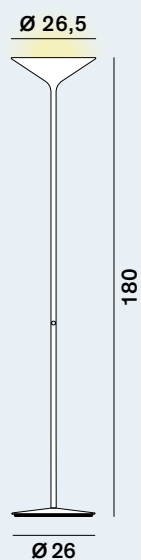

Dry: Suspension

cod: H1, H2, H3, H4

Light Source	H1 H2	MID POWER LED
Light Source	H3 H4	ACRICHE HV LED
Power	H1	16 Watt
Power	H2	32 Watt
Power	H3	13 Watt
Power	H4	26 Watt
Kelvin	H1 H2	2.700
Kelvin	H3 H4	2.700, 3.000
Dimmer	H1 H2	phase, dali
Lumen	H1	1.460
Lumen	H2	2.920
Lumen	H3	600
Lumen	H4	1.200
CRI		90

Catalogue

Satin Collection (upon request)

Kerakoll Warm Collection (upon request)

Metallic Collection (upon request)

Dry: Floor

cod: F1

Light Source	MID POWER LED
Power	45 Watt
Kelvin	2.700
Dimmer	push button
Lumen	4.500
CRI	90