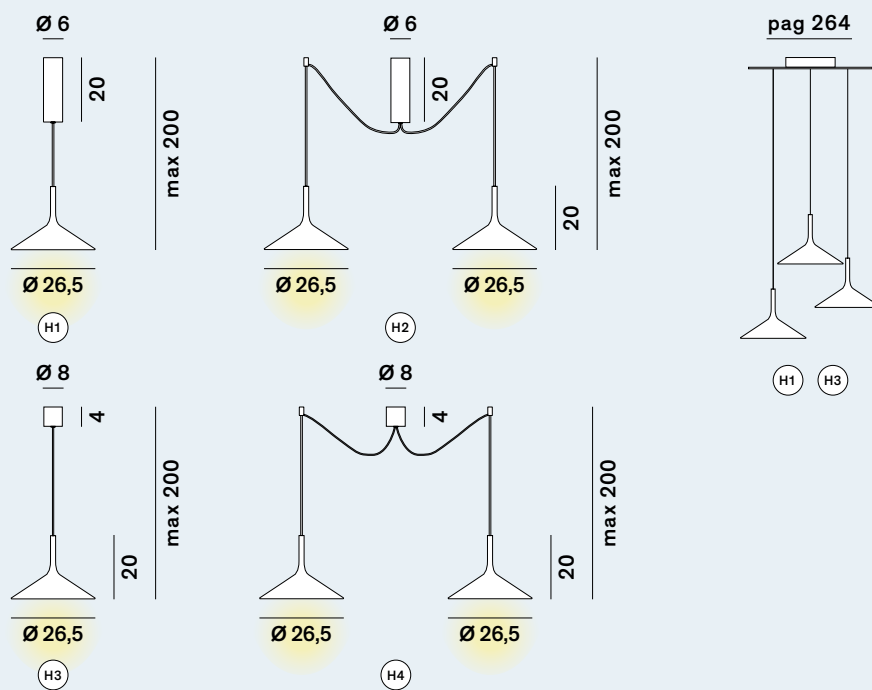

Dry: Suspension

cod: H1, H2, H3, H4

Light Source	H1 H2	MID POWER LED
Light Source	H3 H4	ACRICHE HV LED
Power	H1	16 Watt
Power	H2	32 Watt
Power	H3	13 Watt
Power	H4	26 Watt
Kelvin	H1 H2	2.700
Kelvin	H3 H4	2.700, 3.000
Dimmer	H1 H2	phase, dali
Lumen	H1	1.460
Lumen	H2	2.920
Lumen	H3	600
Lumen	H4	1.200
CRI		90

Catalogue

Satin Collection (upon request)

Kerakoll Warm Collection (upon request)

Metallic Collection (upon request)

Dry: Floor

cod: F1

Light Source	MID POWER LED
Power	45 Watt
Kelvin	2.700
Dimmer	push button
Lumen	4.500
CRI	90