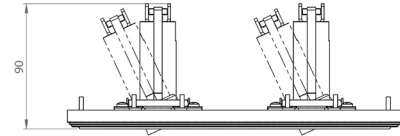

200CENT ROUND TWIN ADJ 2x1000LM CRI 92

2700°K	3000°K
REF N° 532 26 930	REF N° 532 26 830

2x7, 1W-2x1000LM-2stepMacAdam-A+
Serial wiring - - - -
Requires remote LED driver - 600mA
Perfect beam 28°

Ref N° 200 BL BL

Black Black - Nero Nero
Schwarz Schwarz - Zwart Zwart
Noir Noir - Negro Negro

Ref N° 200 WH BL

White Black - Bianco Nero
Weiß Schwarz - Wit Zwart
Blanc Noir - Bianco Negro

Ref N° 200 BL WH

Black White - Nero Bianco
Schwarz Weiß - Zwart Wit
Noir Blanc - Negro Bianco

Ref N° 200 WH WH

White White - Bianco Bianco
Weiß Weiß - Wit Wit
Blanc Blanc - Bianco Bianco

REMOTE LED DRIVER ON/OFF

REF N° 697 00 015 min.2W max. 32W

230V/50Hz - - current controlled
 - - IP20 - 600mA - not dimmable

Ref N° 200 BL GO

Black Gold - Nero Oro
Schwarz Gold - Zwart Goud
Noir Or - Negro Oro

Ref N° 200 WH GO

White Gold - Bianco Oro
Weiß Gold - Wit Goud
Blanc Or - Bianco Oro

REMOTE LED DRIVER DIM

REF N° 697 60 040 min.3W max. 60W

1-10V DALI PUSH

REF N° 697 30 015 min 2W max 20W DALI

REF N° 697 60 015 min 2W max 20W 1-10V PUSH

REF N° 697 76 020 min 2W max 20W PHASE DIM

230V/50Hz - - current controlled
 - - IP20 - 600mA - dimmable

Ref N° 200 BL CO

Black Copper - Nero Rame
Schwarz Kupfer - Zwart Koper
Noir Cuivre - Negro Cobre