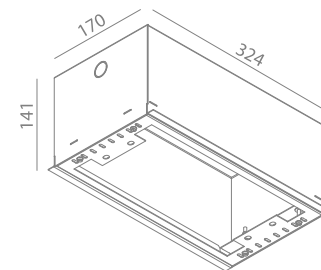

BEAM ANGLES

STANDARD (included) beam angle 28°