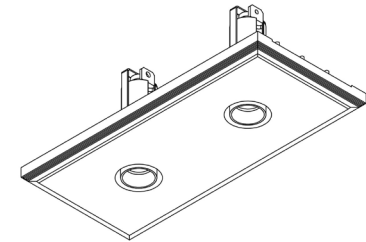

Ref N° 200 WH CO

White Copper - Bianco Rame
Weiß Kupfer - Wit Koper
Blanc Cuivre - Bianco Cobre

INSTALLATION KIT

STANDARD (included) installation system for ceiling 9 - 12 - 15 mm

REF N° 200 99 025 installation system for gypsum ceiling 25 mm

REF N° 200 99 030 installation system for gypsum ceiling 30 mm

REF N° 856 00 000 Concrete box 200Cent Twin- Galvanized steel