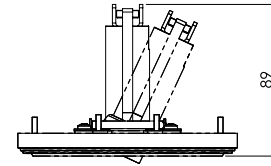

INSTALLATION KIT

STANDARD (included) installation system for ceiling 9 - 12 - 15 mm

REF N° 200 99 025 installation system for gypsum ceiling 25 mm

REF N° 200 99 030 installation system for gypsum ceiling 30 mm