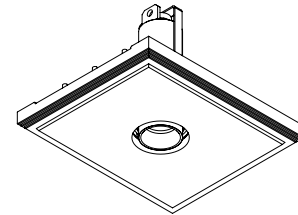

INSTALLATION KIT

STANDARD (included) installation system for ceiling 9 - 12 - 15 mm

REF N° 200 99 025 installation system for gypsum ceiling 25 mm

REF N° 200 99 030 installation system for gypsum ceiling 30 mm