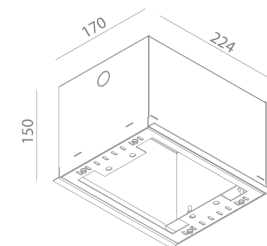

INSTALLATION KIT

STANDARD (included) installation system for ceiling 9 - 12 - 15 mm

REF N° 200 99 025 installation system for gypsum ceiling 25 mm

REF N° 200 99 030 installation system for gypsum ceiling 30 mm

REF N° 827 00 000 Concrete box 200Cent - Galvanized steel