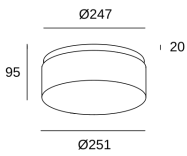

Vetro

Francesc Vilaró

05-7387-14-G5

Bath IP44 Vetro LED 19.4W LED warm-white 3000K ON-OFF White 1240lm

TECHNICAL FEATURES

IP44 IK05

Total power consumption of light (W) : 22.4W

Real lumens : 1240

Real lm/W : 55

Correlated Colour Temperature (CCT) : LED warm-white 3000K

Lens / reflector angle : HORIZONTAL 156°

UGR : <=22

Structure material : Steel

Structure finish : White

Diffuser material : Glass

Diffuser finish : White

Lampholder	Quantity	Light source power (W)
LED	1	19.4W

LOGISTICS

Net weight (kg): 4.01

Packaged weight (kg): 4.98

Packaging: 325mm x 325mm x 165mm