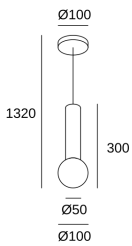

Mist

Nahtrang Design

00-8337-05-F9

Bath IP44 Mist E14 9W Black 239lm

TECHNICAL FEATURES

IP44

Total power consumption of light (W) : 9W

Voltage / frequency : 100-240V/50-60Hz

Real lumens : 239

Warranty : 5 Years

Real lm/W : 27

Easily recycled luminaire

Structure material : Steel

Structure finish : Black

Diffuser material : Glass

Diffuser finish : Opal white

Max. size of light bulb : 97/35 mm

Recommended light bulb : E14

LUMINOTECHNIC FEATURES

CRI: NA

MacAdam steps: NA

Photobiological risk: NA

Lampholder	Quantity	Light source power (W)
E14	1	Max. power 9W

LOGISTICS

Net weight (kg): 0.61

Packaged weight (kg): 1.02

Packaging: 360mm x 165mm x 135mm