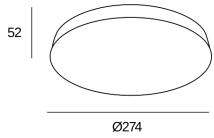

Circle

Gemma Bernal

15-6429-21-F9

Bath IP44 Circle LED 19.4W LED warm-white 3000K ON-OFF Chrome 1191lm

TECHNICAL FEATURES

IP44

Total power consumption of light (W) : 22.4W

Real lumens : 1191

Real lm/W : 53

Correlated Colour Temperature (CCT) : LED warm-white 3000K

Lens / reflector angle : HORIZONTAL 118°

Structure material : Steel

Structure finish : Chrome

Diffuser material : Glass

Diffuser finish : White

LUMINOTECHNIC FEATURES

Lampholder	Quantity	Light source power (W)
LED	1	19.4W

LOGISTICS

Net weight (kg): 1.32

Packaged weight (kg): 1.81

Packaging: 337mm x 140mm x 140mm

6 Un