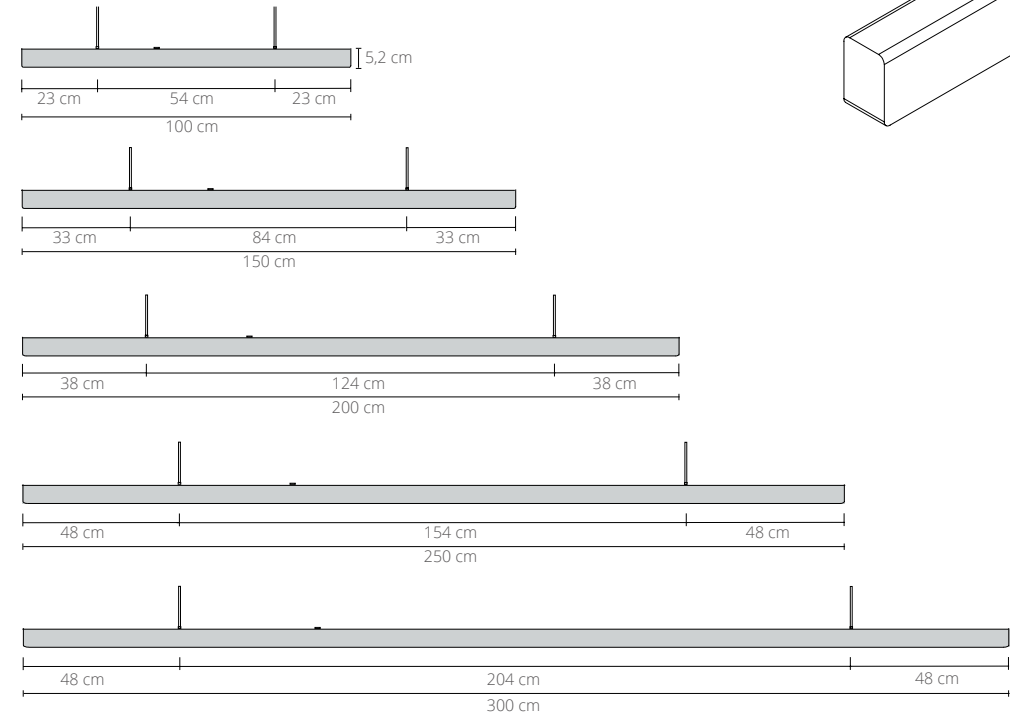

I MODEL BRASS

The linear luminaire seems to float in the air. It expresses a raw beauty that will subtly highlight your interior.

H:53

IW:35

L:1500

BRUSHED BRASS

I MODEL

G MODEL

CORDLESS

White driver box: 340x36,5x31mm

MATERIALS & FINISHES

DIMENSIONS

SPECIFICATIONS

SIZE	LED	WEIGHT*	PACKAGE WEIGHT*	SUSPENSION	CORD	VOLT	WATT	LUMENS	COLOR T°	CRI	LIFE HOURS	CERTIFICATIONS
100 cm	LED	3,3 kg	4,5 kg	3 m (Cord) 8 m (Cordless)	3 m <small>Cord version only</small>	240v	30w	2130	2700	+93	50 000	CE (230v)
150 cm	LED	5 kg	6 kg	3 m (Cord) 8 m (Cordless)	3 m <small>Cord version only</small>	240v	30w	2130	2700	+93	50 000	CE (230v)
200 cm	LED	6,5 kg	8 kg	3 m (Cord) 8 m (Cordless)	3 m <small>Cord version only</small>	240v	40w	2840	2700	+93	50 000	CE (230v)
250 cm	LED	8 kg	10 kg	3 m (Cord) 8 m (Cordless)	3 m <small>Cord version only</small>	240v	50w	3550	2700	+93	50 000	CE (230v)
300 cm	LED	10 kg	12 kg	3 m (Cord) 8 m (Cordless)	3 m <small>Cord version only</small>	240v	60w	4260	2700	+93	50 000	CE (230v)