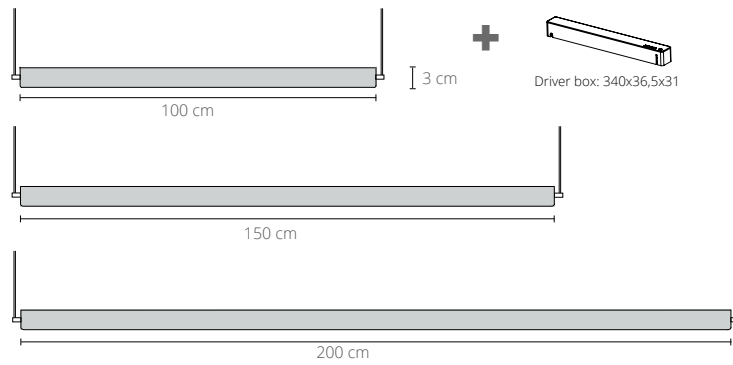

DIMENSIONS

MATERIALS & FINISHES

BLACK
ALUMINIUM

SPECIFICATIONS

SIZE*	LED	WEIGHT*	PACKAGE WEIGHT*	SUSPENSION	VOLT	WATT	LUMENS	COLOR T°	CRI	LIFE HOURS	CERTIFICATIONS
100cm	LED	2 kg	4,5 kg	8 m	240v	30w	2130	2700	+93	50 000	CE (230v)
150 cm	LED	2,8 kg	6 kg	8 m	240v	30w	2130	2700	+93	50 000	CE (230v)
200 cm	LED	3,5 kg	7 kg	8 m	240v	40w	2840	2700	+93	50 000	CE (230v)

*Approximate values
* Special sizes on request

DIMMER COMPATIBILITY
Available for DALI or 1-10v
or Casambi or Push-dim

LEAD TIME
Approx. 8 weeks