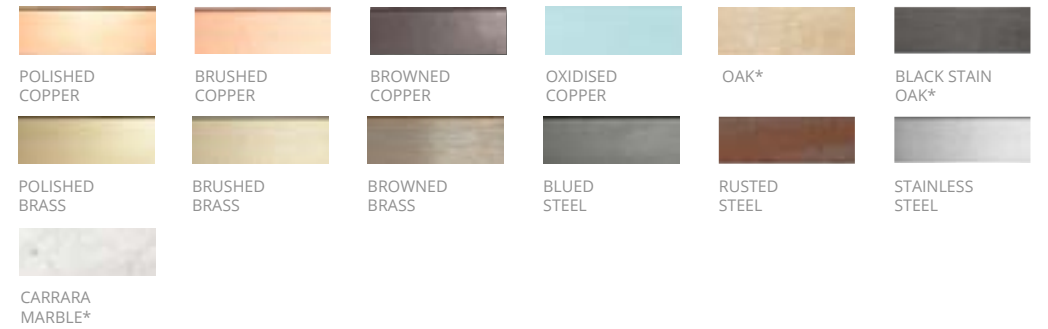

*Approximate values

LEAD TIME
Approx. 8 weeks

DIMMER COMPATIBILITY
Touch dimmer (standard)

F MODEL

MATERIALS & FINISHES

SPECIFICATIONS

SIZE	LED	WEIGHT*	PACKAGE WEIGHT*	CORD	VOLT	WATT	LUMENS	COLOR T°	CRI	LIFE HOURS	CERTIFICATIONS
One size	LED	10 kg	13,5 kg	Black cord 2m	240v	30w	2050	2700	+93	50 000	CE (230v) Driver UL listed