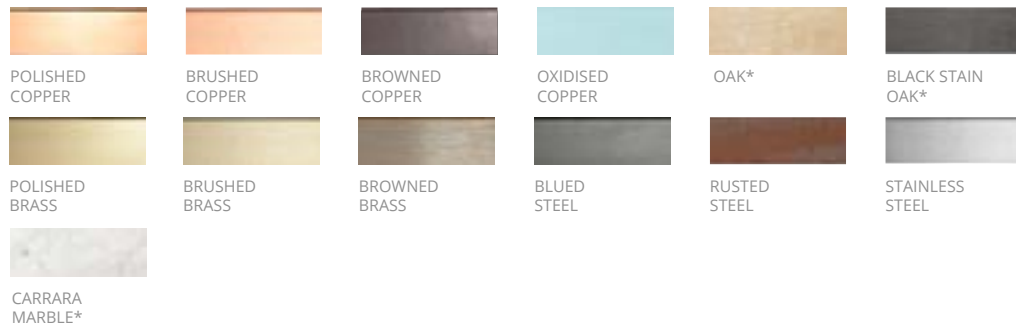

MATERIALS & FINISHES