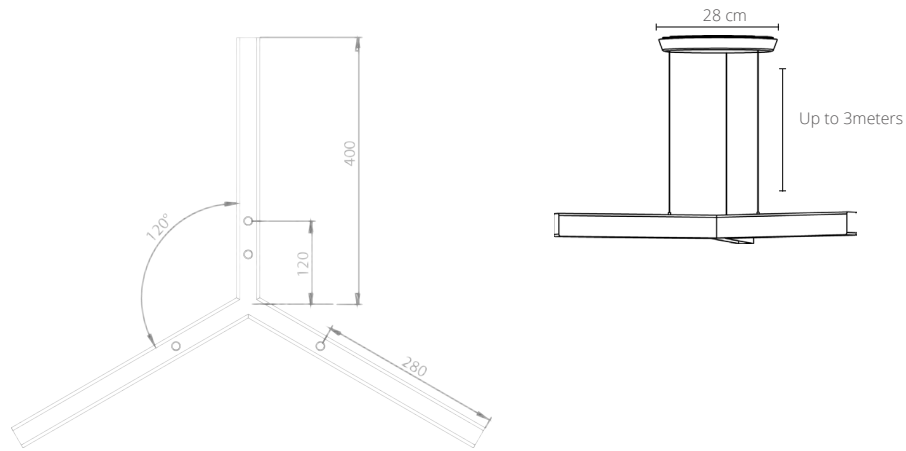

Y MODEL

MATERIALS & FINISHES

SPECIFICATIONS

SIZE	LED	WEIGHT*	PACKAGE WEIGHT*	SUSPENSION	VOLT	WATT	LUMENS	COLOR T°	CRI	LIFE HOURS	CERTIFICATIONS
ø 80 cm	LED	4,5 kg	7,5 kg	3 m	240v	31w	1490	2700	+93	50 000	CE (230v)

*Approximate values
*Special sizes on request

LEAD TIME
Approx. 8 weeks

DIMMER COMPATIBILITY
Touch dimmer (standard)
Available for DALI or 1-10v or Casambi or Push-dim

X MODEL

MATERIALS & FINISHES

SPECIFICATIONS

SIZE	LED	WEIGHT*	PACKAGE WEIGHT*	SUSPENSION	VOLT	WATT	LUMENS	COLOR T°	CRI	LIFE HOURS	CERTIFICATIONS
ø 100 cm	LED	7,5 kg	10,5 kg	3 m	240v	40w	2640	2700	+93	50 000	CE (230v)

*Approximate values
*Special sizes on request

LEAD TIME
Approx. 8 weeks

DIMMER COMPATIBILITY
Touch dimmer (standard)
Available for DALI or 1-10v or Casambi or Push-dim