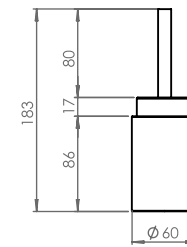

DONYA

PENDANT SPOT