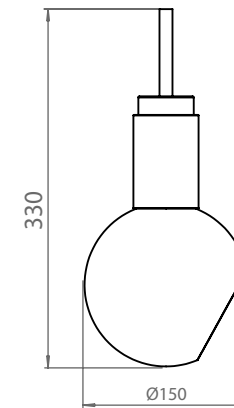

G MODEL

DIMENSIONS

MATERIALS & FINISHES

BLACK
ALUMINIUM

SPECIFICATIONS

SIZE*	LED	WEIGHT*	PACKAGE WEIGHT*	SUSPENSION	VOLT	WATT	LUMENS	COLOR T°	CRI	LIFE HOURS	CERTIFICATIONS
100cm	LED	2 kg	4,5 kg	8 m	240v	30w	2130	2700	+93	50 000	CE (230v)
150 cm	LED	2,8 kg	6 kg	8 m	240v	30w	2130	2700	+93	50 000	CE (230v)
200 cm	LED	3,5 kg	7 kg	8 m	240v	40w	2840	2700	+93	50 000	CE (230v)

*Approximate values
* Special sizes on request

DIMMER COMPATIBILITY
Available for DALI or 1-10v
or Casambi or Push-dim

LEAD TIME
Approx. 8 weeks

DONYA

PENDANT

MATERIALS & FINISHES

NOIR
BRUSHED

GOLD
BRUSHED

SILVER
BRUSHED

SPECIFICATIONS

SIZE	LIGHT	WEIGHT	PACKAGE WEIGHT*	CORD	VOLT
Ø15x25,5 cm	GU10	2,5 kg	3 kg	Black cord 2m	100V 240v

GU10 socket max. 6 Watt (bulb not included)