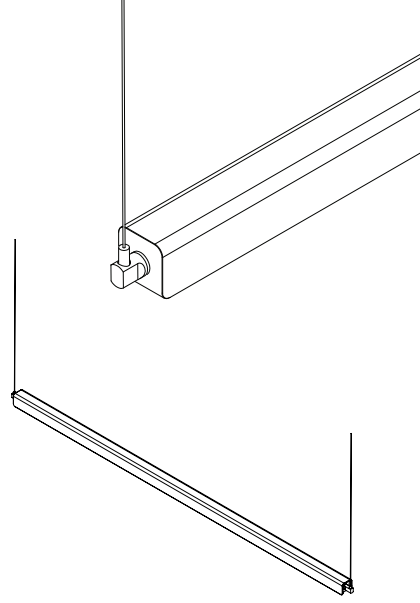

G MODEL

DIMENSIONS

MATERIALS & FINISHES

BLACK
ALUMINIUM

SPECIFICATIONS

SIZE*	LED	WEIGHT*	PACKAGE WEIGHT*	SUSPENSION	VOLT	WATT	LUMENS	COLOR T°	CRI	LIFE HOURS	CERTIFICATIONS
100cm	LED	2 kg	4,5 kg	8 m	240v	30w	2130	2700	+93	50 000	CE (230v)
150 cm	LED	2,8 kg	6 kg	8 m	240v	30w	2130	2700	+93	50 000	CE (230v)
200 cm	LED	3,5 kg	7 kg	8 m	240v	40w	2840	2700	+93	50 000	CE (230v)

*Approximate values
* Special sizes on request

DIMMER COMPATIBILITY
Available for DALI or 1-10v
or Casambi or Push-dim

LEAD TIME
Approx. 8 weeks

DONYA

MATERIALS & FINISHES

NOIR
BRUSHED

GOLD
BRUSHED

SILVER
BRUSHED

SPECIFICATIONS

SIZE	LIGHT	WEIGHT	PACKAGE WEIGHT*	CORD	VOLT
Ø15x25,5 cm	GU10	2,5 kg	3 kg	Black cord 2m	100V 240v

GU10 socket max. 6 Watt (bulb not included)