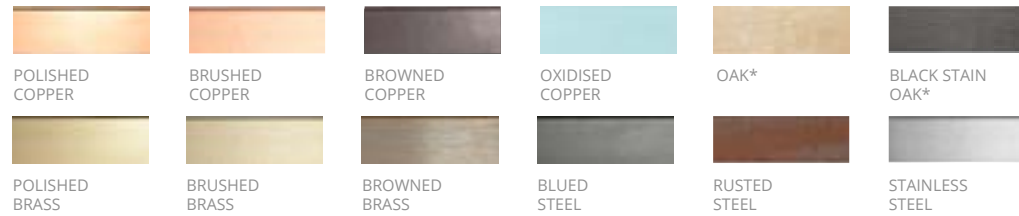

I MODEL

CORD

Cord colour: Black - Brown - Grey - Copper

CORDLESS

White driver box: 340x36,5x31mm

MATERIALS & FINISHES