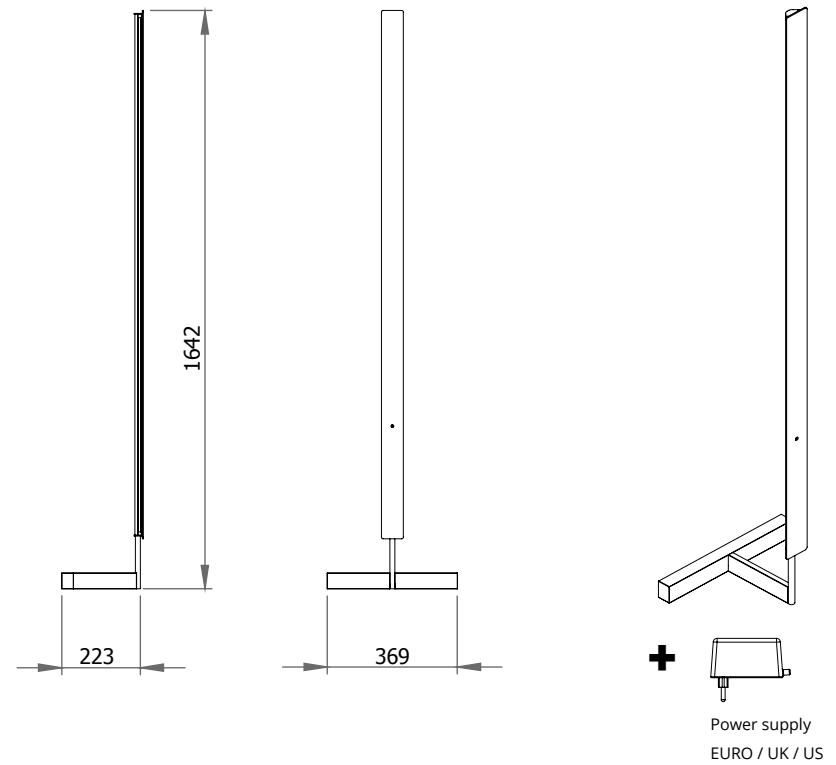

T MODEL

MATERIALS & FINISHES

SPECIFICATIONS

SIZE	LED	WEIGHT*	PACKAGE WEIGHT*	CORD	VOLT	WATT	LUMENS	COLOR T°	CRI	LIFE HOURS	CERTIFICATIONS
50x20x30 cm	LED	3 kg	4,5 kg	Black cord 2m	240v	12w	1185	2700	+93	50 000	CE (230v) Driver UL listed

*Approximate values

LEAD TIME
Approx. 8 weeks

DIMMER COMPATIBILITY
Touch dimmer (standard)

F MODEL

MATERIALS & FINISHES

SPECIFICATIONS

SIZE	LED	WEIGHT*	PACKAGE WEIGHT*	CORD	VOLT	WATT	LUMENS	COLOR T°	CRI	LIFE HOURS	CERTIFICATIONS
One size	LED	10 kg	13,5 kg	Black cord 2m	240v	30w	2050	2700	+93	50 000	CE (230v) Driver UL listed

*Approximate values

DIMMER COMPATIBILITY
Touch dimmer (standard)

LEAD TIME
Approx. 8 weeks