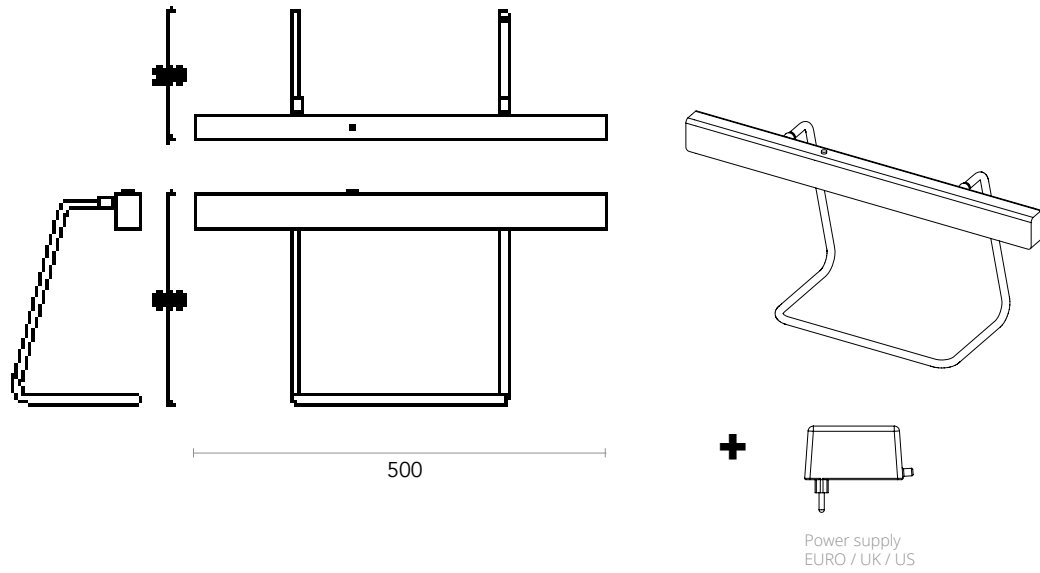

T MODEL

MATERIALS & FINISHES

SPECIFICATIONS

SIZE	LED	WEIGHT*	PACKAGE WEIGHT*	CORD	VOLT	WATT	LUMENS	COLOR T°	CRI	LIFE HOURS	CERTIFICATIONS
50x20x30 cm	LED	3 kg	4,5 kg	Black cord 2m	240v	12w	1185	2700	+93	50 000	CE (230v) Driver UL listed

*Approximate values

LEAD TIME
Approx. 8 weeks

DIMMER COMPATIBILITY
Touch dimmer (standard)