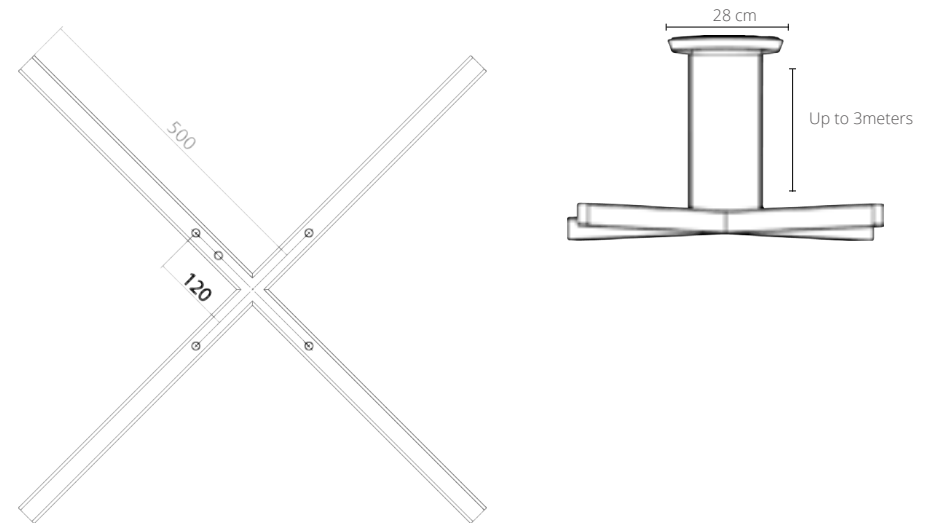

Y MODEL

MATERIALS & FINISHES

SPECIFICATIONS

SIZE	LED	WEIGHT*	PACKAGE WEIGHT*	SUSPENSION	VOLT	WATT	LUMENS	COLOR T°	CRI	LIFE HOURS	CERTIFICATIONS
ø 80 cm	LED	4,5 kg	7,5 kg	3 m	240v	31w	1490	2700	+93	50 000	CE (230v)

*Approximate values
*Special sizes on request

LEAD TIME
Approx. 8 weeks

DIMMER COMPATIBILITY
Touch dimmer (standard)
Available for DALI or 1-10v or Casambi or Push-dim

X MODEL

MATERIALS & FINISHES

SPECIFICATIONS

SIZE	LED	WEIGHT*	PACKAGE WEIGHT*	SUSPENSION	VOLT	WATT	LUMENS	COLOR T°	CRI	LIFE HOURS	CERTIFICATIONS
ø 100 cm	LED	7,5 kg	10,5 kg	3 m	240v	40w	2640	2700	+93	50 000	CE (230v)

*Approximate values
*Special sizes on request

LEAD TIME
Approx. 8 weeks

DIMMER COMPATIBILITY
Touch dimmer (standard)
Available for DALI or 1-10v or Casambi or Push-dim