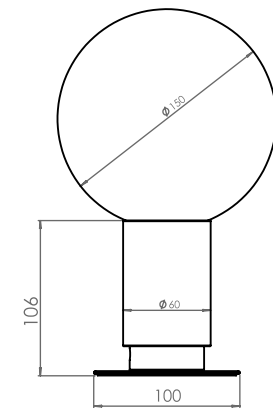

WALL / TABLE