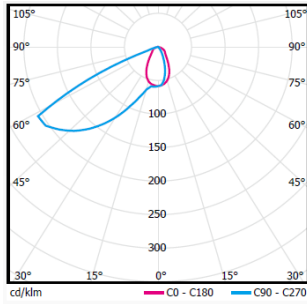

SPECIFICATIONS
Step and Wall Luminaire
Model: WL200

WAC LIGHTING
Responsible Lighting®

PROJECT:

LUMINAIRE CODE:

Accessories

N/A

Photometry@3000K DATA

Model:	WL200-LD05E-30WT
Beam:	/
Power:	3.1W
Lumens:	48lm
CBCP:	/
Efficacy:	15.5 lm/ W

Headquarters

44 Harbor Park Drive, Port Washington, NY
Phone (516) 515.5000 • Fax (516) 515.5050
www.waclighting.com

WAC Lighting (Shanghai)

14 Lane 299, Bi Sheng Road Shanghai 201204
Phone (86.21) 3393.3558 • Fax (86.21) 3362.1598
www.waclighting.com.cn

WAC Lighting - International sales

Room 3207-3208, Building 4, Tian An Cloud Park,
ShenZhen, Guangdong 518129
www.waclighting.io