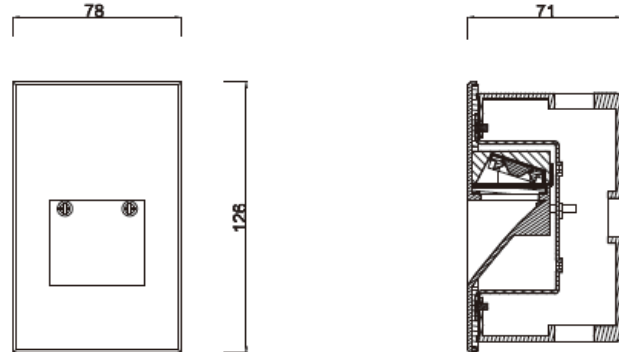

SPECIFICATIONS
Step and Wall Luminaire
 Model: WL200

WAC LIGHTING
 Responsible Lighting®

PROJECT:

LUMINAIRE CODE:

Product image

Line drawing

Product description:

Vertical rectangle Step Light. Designed for safety and style on stairways, patios, decks, balcony areas, walkways and building perimeters. Features an architectural design. Creates an attractive, romantic impression at night. Energy efficient and IP66 wet location listed for long-lasting indoor and outdoor lighting solutions. Available with 220V/AC direct wiring.

Structure features

- **Body material:** Die Cast Aluminum Alloy
- **Optical system:** Frosted tempered glass
- **Surface treatment:** Abrasion resistant powder coat or plated
- **Adjustable direction:** /
- **Accessories:** /
- **Certification:** /
- **IP class:** IP66
- **Class of insulation:** Class I
- **Environmental temperature:** -20°C~50°C
- **Weight:** About 0.48 Kg, No packaging

Product specifications

- **Cutout :** 74 x 118 mm
- **Lighting source:** SMD LED
- **Fixture power:** 3.22W
- **LED Lumens:** 180lm@2700K / 190lm2700K / 200lm@4000K
- **Lighting source life:** >40000h-L70 / B10-Ta25°C(LM-80 / TM-21)
- **CCT /CRI:** 2700K, Ra80;3000K, Ra80; 4000K, Ra80
- **SDCM:** 3 SDCM
- **Input Voltage:** 220-240V/AC, 50/60Hz
- **Dimming control:** ON-OFF