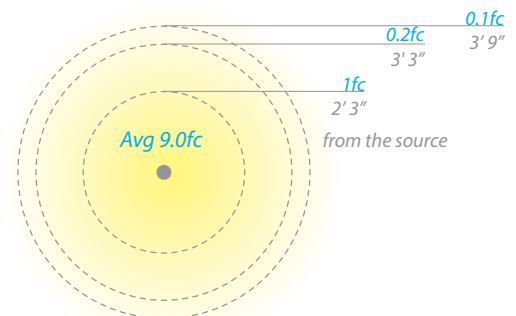

TIKI LED AREA LIGHT

6041/6042

WAC

LANDSCAPE LIGHTING

Fixture Type:

Catalog Number:

Project: _____

Location: _____

PRODUCT DESCRIPTION

Sturdy side mount design works well in applications where directional illumination is desired

FEATURES

- IP66 rated, Protected against powerful water jets
- Factory sealed water tight fixtures
- Solid diecast corrosion resistant aluminum alloy
- Recommended spacing for installation: Residential: 7 to 9ft; Commercial: 5 to 7ft
- Mounting stake, 6 foot lead wire, and direct burial gel filled wire nuts are included
- Maintains constant lumen output against voltage drop
- UL & cUL 1838 Listed

SPECIFICATIONS

Input: 24V DC
Power: 6.5W / 9.5VA
Brightness: 225 lm
CRI: 90+
Rated Life: 60,000 hours

ORDERING NUMBER

		Color Temp	Finish
6041	<i>Tiki</i>	27 2700K Warm White	BK Black on Aluminum
6042		30 3000K Pure White	BZ Bronze on Aluminum

6042-___BK

Example: **6042-30BK**

6041

6042

wacighting.com
Phone (800) 526.2588
Fax (800) 526.2585

Headquarters/Eastern Distribution Center
44 Harbor Park Drive
Port Washington, NY 11050

Central Distribution Center
1600 Distribution Ct
Lithia Springs, GA 30122

Western Distribution Center
1750 Archibald Avenue
Ontario, CA 91760