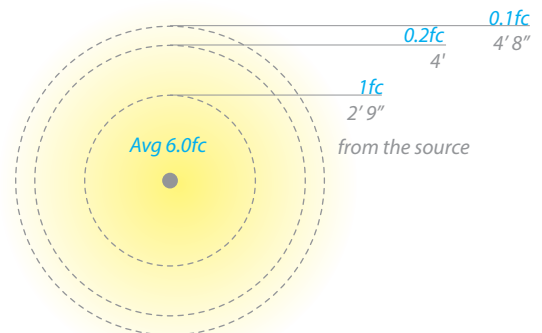

ORDERING NUMBER

		Color Temp	Finish
6041	<i>Tiki</i>	27 2700K Warm White	BK Black on Aluminum
6042		30 3000K Pure White	BZ Bronze on Aluminum

6042-___BK

Example: **6042-30BK**

6041