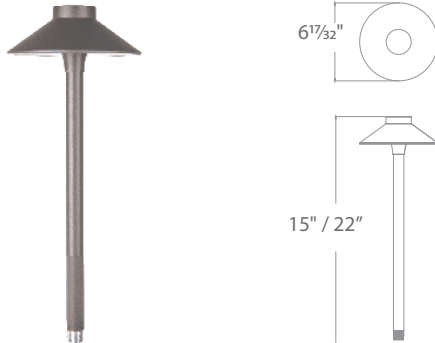

TIKI LED AREA LIGHT

6041/6042

WAC

LANDSCAPE LIGHTING