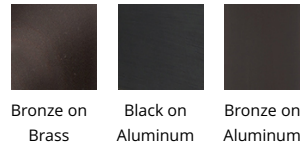

FINISHES:

LINE DRAWING: