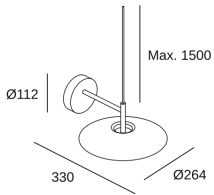

H

Benedito Design

05-7742-05-05

Wall fixture H LED LED 14.9;NAW 2700K Black 553lm

TECHNICAL FEATURES

Total power consumption of light (W) : 16.3W

Real lumens : 553

Real lm/W : 33

Correlated Colour Temperature (CCT) : LED warm-white 2700K

Lens / reflector angle : FLOOD 73°

Structure material : Steel

Structure finish : Black

Diffuser material : Acrylic

Diffuser finish : Sandblasted

Driver Brand : HEP

LOGISTICS

Net weight (kg): 1.32

Packaged weight (kg): 1.98

Packaging: 370mm x 285mm x 160mm