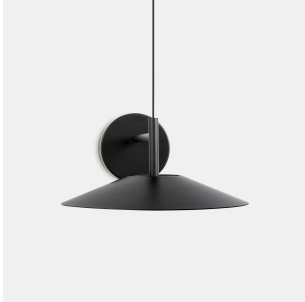

H

Benedito Design

05-7742-05-05

Wall fixture H LED LED 14.9;NAW 2700K Black 553lm

TECHNICAL FEATURES

Total power consumption of light (W) : 16.3W

Real lumens : 553

Real lm/W : 33

Correlated Colour Temperature (CCT) : LED warm-white 2700K

Lens / reflector angle : FLOOD 73°

Structure material : Steel

Structure finish : Black

Diffuser material : Acrylic

Diffuser finish : Sandblasted

Driver Brand : HEP