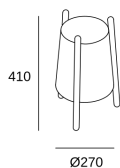

Woody

Gemma Bernal

10-8106-14-14

Table lamp Woody E27 15W White

TECHNICAL FEATURES

IP20   **NA EPREL**

Total power consumption of light (W) : 15W

Voltage / frequency : 100-240V/50-60Hz

LUMINOTECHNIC FEATURES

CRI: NA

MacAdam steps: NA

Photobiological risk: NA

Lampholder	Quantity	Light source power (W)
E27	1	Max. power 15W

LOGISTICS

Net weight (kg): 0.74

Packaged weight (kg): 1.37

Packaging: 450mm x 305mm x 280mm