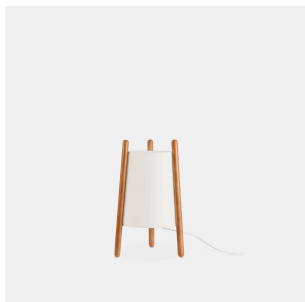

Woody

Gemma Bernal

10-8106-14-14

Table lamp Woody E27 15W White

TECHNICAL FEATURES

IP20   **NA EPREL**

Total power consumption of light (W) : 15W

Voltage / frequency : 100-240V/50-60Hz

Structure material : Wood

Warranty : 5 Years

Structure finish : White

Diffuser material : Textile

Diffuser finish : Beige

Recommended light bulb : E27

Smart Compatible

- 71-8219-00-00: Light For Life
- 71-A697-00-00: Casambi