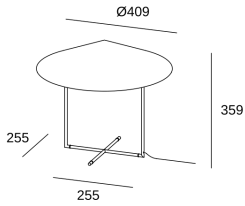

Big

Llahona

10-8430-05-05

Table lamp Big LED LED 12;12W 2700K Black 644lm

TECHNICAL FEATURES

Total power consumption of light (W) : 26.4W

Real lumens : 644

Real lm/W : 46

Correlated Colour Temperature (CCT) : SW
2700-3000-4000K

Lens / reflector angle : HORIZONTAL 109°

UGR : <=22

Structure material : Steel

Structure finish : Black

Diffuser material : Methacrylate

Diffuser finish : Opal white

LOGISTICS

Net weight (kg): 2.15

Packaged weight (kg): 3.77

Packaging: 460mm x 460mm x 145mm