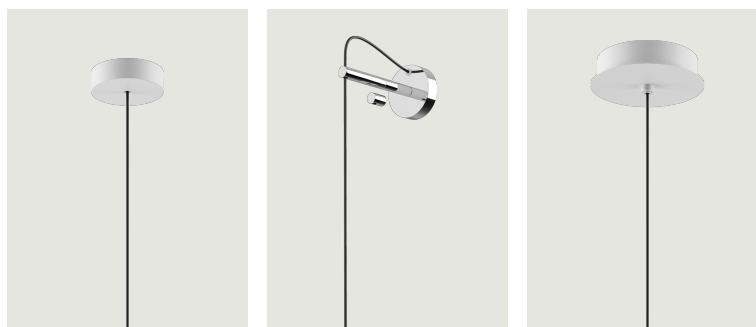

Single Canopies

Model Recessed Micro

Single canopies are ideal for highlighting the corner of a room or enhancing single light sources. They can also be used to create multiple custom combinations on high ceilings or in situations which do not allow lights to be grouped in a cluster.

Recessed Micro

System

Recessed System

Structure: Methacrylate

Code

	Matte White – 9010	R01L01 1000
	Matte Black – 9005	R01L01 2000
	Chrome	R01L01 4000

Net weight: 0.03 kg

Parcels: 1

IP20

Options of Single Canopies

Single Mini

Wall Standard

Single Standard