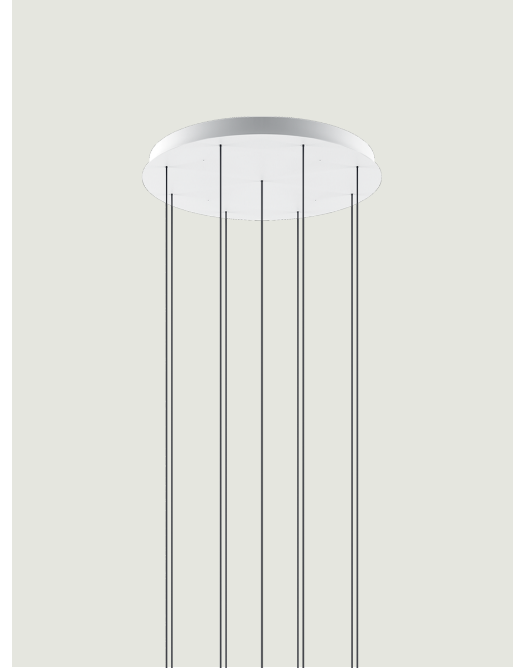

## Round Cluster System

### Model 9 Lights

Lodes's multiple round canopy (*Round Cluster System*) is a circular system for hanging suspension lights from the ceiling. It is a decorative element fitted with a variable but predefined number of holes and used to create more or less compact clusters of light fixtures based on the type of space and ceiling.

#### Structure: Metal

Matte White – 9010

Matte Black – 9005

### Options of Round Cluster System

3 Lights

5 Lights

7 Lights

14 Lights