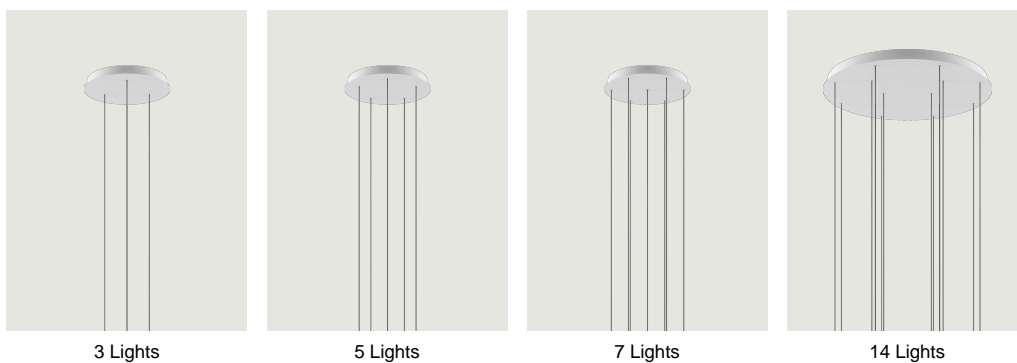

### Model 9 Lights

Lodes's multiple round canopy (*Round Cluster System*) is a circular system for hanging suspension lights from the ceiling. It is a decorative element fitted with a variable but predefined number of holes and used to create more or less compact clusters of light fixtures based on the type of space and ceiling.

#### Structure: Metal

Matte White – 9010

Matte Black – 9005

### Options of Round Cluster System

3 Lights

5 Lights

7 Lights

14 Lights