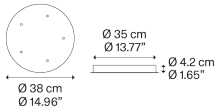

5 Lights

System

Cluster System

Structure: Metal

Code

	Matte White – 9010	R04L05 1000
	Matte Black – 9005	R04L05 2000

Net weight: 3.55 kg

Parcels: 1