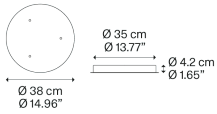

3 Lights

System

Cluster System

Structure: Metal

Code

	Matte White – 9010	R04L03 1000
	Matte Black – 9005	R04L03 2000

Net weight: 3.55 kg

Parcels: 1