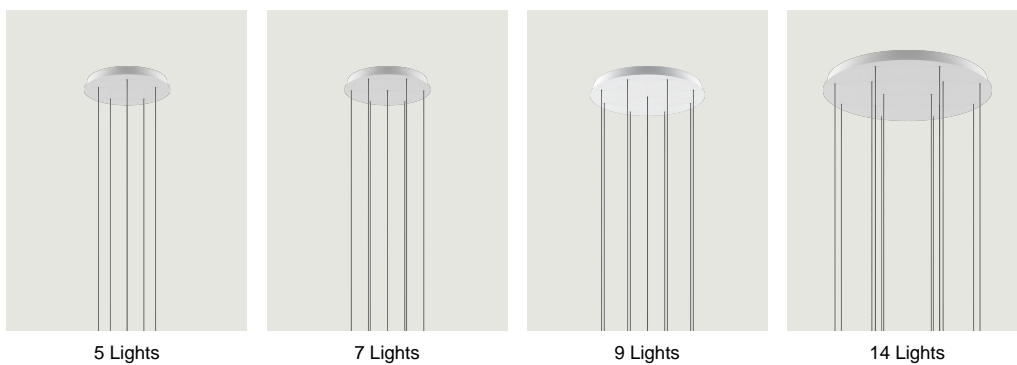

### Model 3 Lights

Lodes's multiple round canopy (*Round Cluster System*) is a circular system for hanging suspension lights from the ceiling. It is a decorative element fitted with a variable but predefined number of holes and used to create more or less compact clusters of light fixtures based on the type of space and ceiling.

3 Lights

System

Cluster System

Structure: Metal

Code

	Matte White – 9010	R04L03 1000
	Matte Black – 9005	R04L03 2000

Net weight: 3.55 kg

Parcels: 1

### Options of Round Cluster System

5 Lights

7 Lights

9 Lights

14 Lights