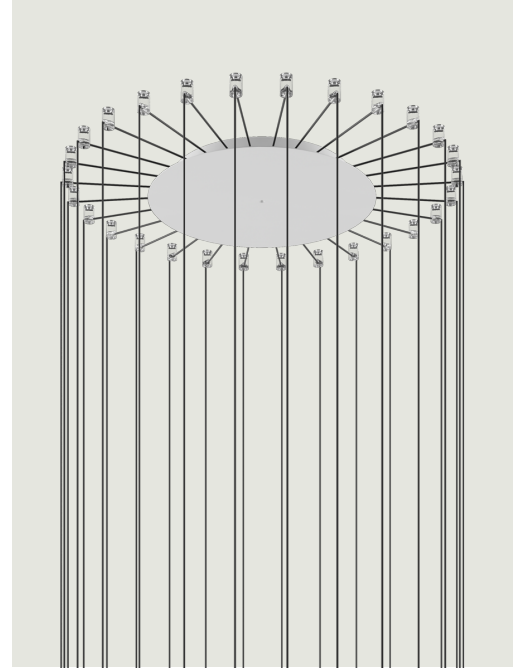

Radial System

Model 28 Lights

Lodes's radial system is an innovative structure which allows to manage different individual suspension cables separately starting from one canopy. This system is, therefore, useful for building multiple ceiling or wall compositions with an unusual shape or to increase the potential of a single wall or ceiling light point. It also allows to efficiently and elegantly illuminate irregular ceilings or with beams.

28 Lights

System

Radial System

Structure: Metal

Code

| | | |
|---|--------------------|-------------|
|  | Matte White – 9010 | R06L28 1000 |
|  | Matte Black – 9005 | R06L28 2000 |

Net weight: 3.35 kg

Parcels: 1

CE

IP20

Options of Radial System

1–2 Lights

4 Lights

12 Lights

Swag Kit for Radial Canopy