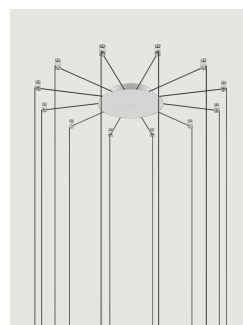

Radial System

Model 28 Lights

Lodes's radial system is an innovative structure which allows to manage different individual suspension cables separately starting from one canopy. This system is, therefore, useful for building multiple ceiling or wall compositions with an unusual shape or to increase the potential of a single wall or ceiling light point. It also allows to efficiently and elegantly illuminate irregular ceilings or with beams.

28 Lights

System

Radial System

Structure: Metal

Code

| | | |
|---|--------------------|-------------|
|  | Matte White – 9010 | R06L28 1000 |
|  | Matte Black – 9005 | R06L28 2000 |

Net weight: 3.35 kg

Parcels: 1

CE

IP20

Options of Radial System

1–2 Lights

4 Lights

12 Lights

Swag Kit for Radial Canopy