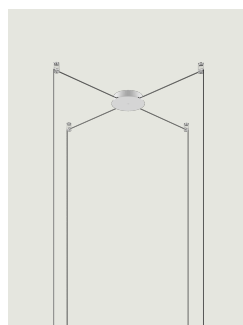

Radial System

Model 28 Lights

Lodes's radial system is an innovative structure which allows to manage different individual suspension cables separately starting from one canopy. This system is, therefore, useful for building multiple ceiling or wall compositions with an unusual shape or to increase the potential of a single wall or ceiling light point. It also allows to efficiently and elegantly illuminate irregular ceilings or with beams.

28 Lights

System

Radial System

Structure: Metal

Code

| | | |
|---|--------------------|-------------|
|  | Matte White – 9010 | R06L28 1000 |
|  | Matte Black – 9005 | R06L28 2000 |

Net weight: 3.35 kg

Parcels: 1

CE

IP20

Options of Radial System

1–2 Lights

4 Lights

12 Lights

Swag Kit for Radial Canopy