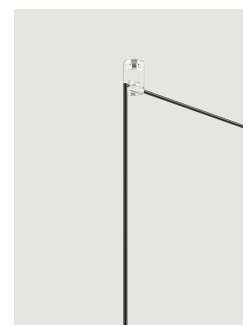

Radial System

Model 28 Lights

Lodes's radial system is an innovative structure which allows to manage different individual suspension cables separately starting from one canopy. This system is, therefore, useful for building multiple ceiling or wall compositions with an unusual shape or to increase the potential of a single wall or ceiling light point. It also allows to efficiently and elegantly illuminate irregular ceilings or with beams.

28 Lights

System

Radial System

Structure: Metal

Code

| | | |
|---|--------------------|-------------|
|  | Matte White – 9010 | R06L28 1000 |
|  | Matte Black – 9005 | R06L28 2000 |

Net weight: 3.35 kg

Parcels: 1

CE

IP20

Options of Radial System

1–2 Lights

4 Lights

12 Lights

Swag Kit for Radial Canopy