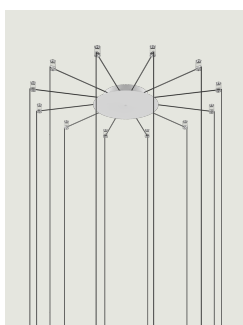

### Model 4 Lights

Lodes's radial system is an innovative structure which allows to manage different individual suspension cables separately starting from one canopy. This system is, therefore, useful for building multiple ceiling or wall compositions with an unusual shape or to increase the potential of a single wall or ceiling light point. It also allows to efficiently and elegantly illuminate irregular ceilings or with beams.

### Options of Radial System

1-2 Lights

12 Lights

28 Lights

Swag Kit for Radial Canopy