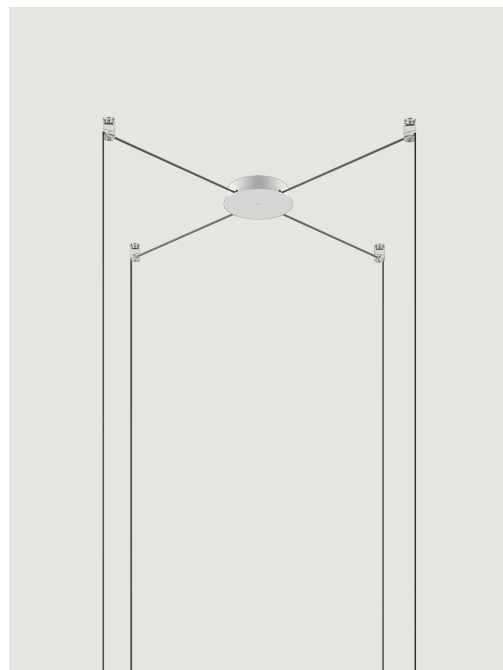

## Radial System

### Model 4 Lights

Lodes's radial system is an innovative structure which allows to manage different individual suspension cables separately starting from one canopy. This system is, therefore, useful for building multiple ceiling or wall compositions with an unusual shape or to increase the potential of a single wall or ceiling light point. It also allows to efficiently and elegantly illuminate irregular ceilings or with beams.

#### 4 Lights

#### Structure: Metal

Matte White – 9010

Matte Black – 9005