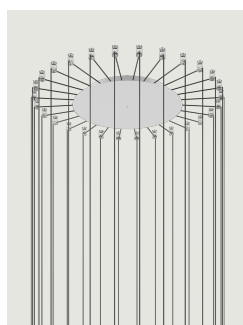

### Model 4 Lights

Lodes's radial system is an innovative structure which allows to manage different individual suspension cables separately starting from one canopy. This system is, therefore, useful for building multiple ceiling or wall compositions with an unusual shape or to increase the potential of a single wall or ceiling light point. It also allows to efficiently and elegantly illuminate irregular ceilings or with beams.

#### Structure: Metal

Matte White – 9010

Matte Black – 9005

### Options of Radial System

1-2 Lights

12 Lights

28 Lights

Swag Kit for Radial Canopy