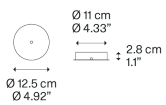

1-2 Lights

System

Radial System

Structure: Metal

Matte White – 9010

Matte Black – 9005

Code

R06L02 1000

R06L02 2000

Net weight: 0.35 kg

Parcels: 1

IP20